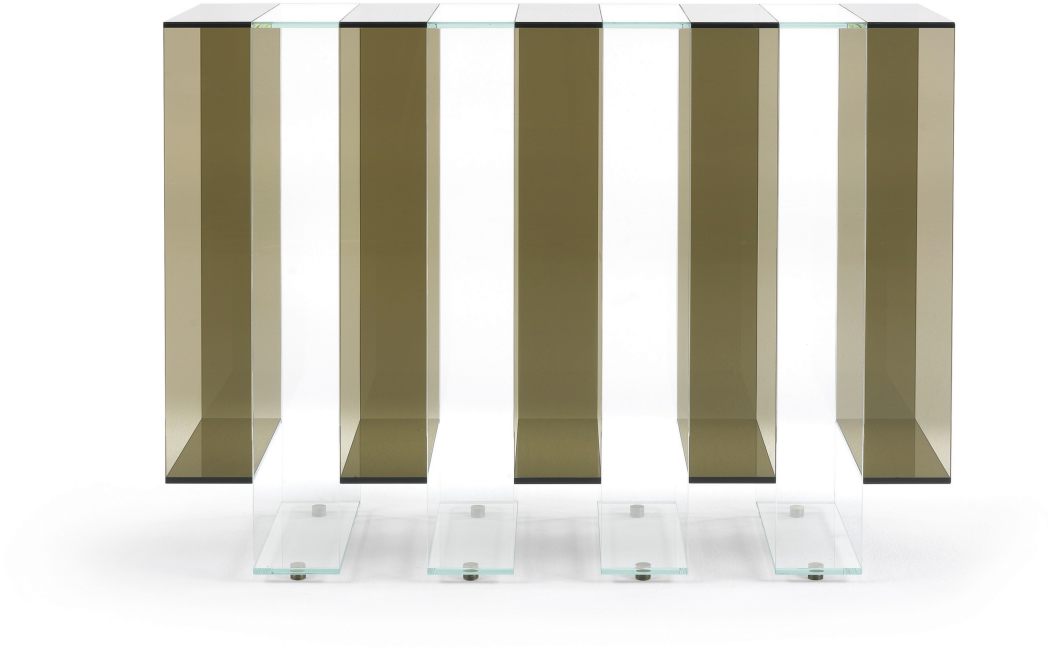

JENGA
CONSOLES

GIANFRANCO
FERRE
HOME

DESCRIPTION

Structure in bronzed and clear glass or smoked and satin clear glass. Tips in Brushed Bronze finishing.

DIMENSIONS

CONSOLE

F.JEN.541.A

L 126 D 40 H 92 CM

TIPS

METAL

Brushed Bronze

**Metal Brushed
Bronze**