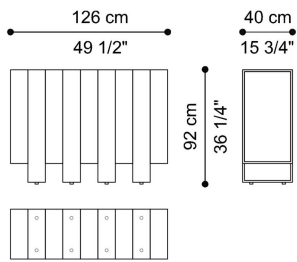

JENGA
CONSOLES

GIANFRANCO
FERRE
HOME

DESCRIPTION

Structure in bronzed and clear glass or smoked and satin clear glass. Tips in Brushed Bronze finishing.

DIMENSIONS

CONSOLE

F.JEN.541.A

L 126 D 40 H 92 CM