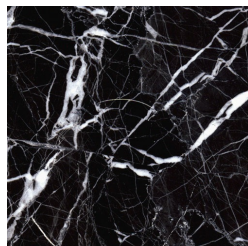

DESCRIPTION

Structure in metal with matt Black finishing.

Top in multilayer wood with Tay Veneered Dyed Smokey Grey finishing or Canaletto Walnut Veneered finishing or in marble or quartzite from the collection.

TOP

MARBLE/QUARTZITE

Marble Cat. A

Marble cat. A Bianco Carrara - Polished

Marble cat. A Black and Gold - Polished

Marble cat. A Black Marquina - Polished

Marble cat. A Damasco - Brushed

Marble cat. A Emperador Dark - Polished

Marble cat. A Open Pore Travertino - Matt

Marble cat. A Tundra Grey - Polished

Marble Cat. B

Marble cat. B Rosso Levanto - Matt

Marble cat. B Sahara Noir - Polyester Polished

Quartzite

Taj Mahal Grey
Quartzite - Polished

WOOD

Canaletto Walnut Veneered Wood

Canaletto Walnut -
Matt

Tay Veneered Wood

Tay Veneered Dyed
Smokey Grey - Matt