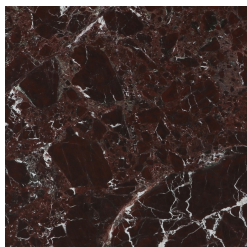

DESCRIPTION

Structure in metal with matt Black finishing.

Top in multilayer wood with Tay Veneered Dyed Smokey Grey finishing or Canaletto Walnut Veneered finishing or in marble or quartzite from the collection.

TOP

MARBLE/QUARTZITE

Marble Cat. A

Marble cat. A Bianco Carrara - Polished

Marble cat. A Black and Gold - Polished

Marble cat. A Black Marquina - Polished

Marble cat. A Damasco - Brushed

Marble cat. A Emperador Dark - Polished

Marble cat. A Open Pore Travertino - Matt

Marble cat. A Tundra Grey - Polished

Marble Cat. B

Marble cat. B Rosso Levanto - Matt

Marble cat. B Sahara Noir - Polyester Polished

Quartzite

Taj Mahal Grey
Quartzite - Polished

WOOD

Canaletto Walnut Veneered Wood

Canaletto Walnut -
Matt

Tay Veneered Wood

Tay Veneered Dyed
Smokey Grey - Matt