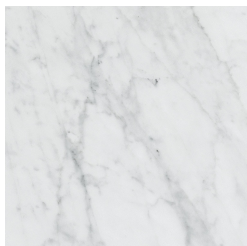

DESCRIPTION

Structure in metal with matt Black finishing.

Top in multilayer wood with Tay Veneered Dyed Smokey Grey finishing or Canaletto Walnut Veneered finishing or in marble or quartzite from the collection.

DIMENSIONS

CONSOLE

F.DOP.541.A

L 150 D 40 H 85 CM

STRUCTURE

METAL

Black - Matt

Metal Black - Matt

TOP

MARBLE/QUARTZITE

Marble Cat. A

Marble cat. A Bianco Carrara - Polished

Marble cat. A Black and Gold - Polished

Marble cat. A Black Marquina - Polished

Marble cat. A Damasco - Brushed

Marble cat. A Emperador Dark - Polished