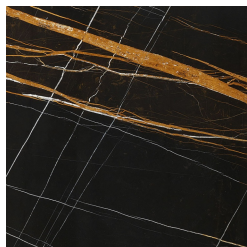

DESCRIPTION

Structure in metal with matt Black finishing.

Top in multilayer wood with Tay Veneered Dyed Smokey Grey finishing or Canaletto Walnut Veneered finishing or in marble or quartzite from the collection.

TOP

MARBLE/QUARTZITE

Marble Cat. A

Marble cat. A Bianco Carrara - Polished

Marble cat. A Black and Gold - Polished

Marble cat. A Black Marquina - Polished

Marble cat. A Damasco - Brushed

Marble cat. A Emperador Dark - Polished

Marble cat. A Open Pore Travertino - Matt

Marble cat. A Tundra Grey - Polished

Marble Cat. B

Marble cat. B Rosso Levanto - Matt

Marble cat. B Sahara Noir - Polyester Polished

Quartzite

Taj Mahal Grey
Quartzite - Polished

WOOD

Canaletto Walnut Veneered Wood

Canaletto Walnut -
Matt

Tay Veneered Wood

Tay Veneered Dyed
Smokey Grey - Matt