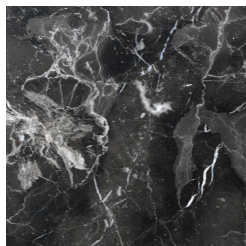

DESCRIPTION

Structure in metal with matt Black finishing.

Top in multilayer wood with Tay Veneered Dyed Smokey Grey finishing or Canaletto Walnut Veneered finishing or in marble or quartzite from the collection.

TOP

MARBLE/QUARTZITE

Marble Cat. A

Marble cat. A Bianco Carrara - Polished

Marble cat. A Black and Gold - Polished

Marble cat. A Black Marquina - Polished

Marble cat. A Damasco - Brushed

Marble cat. A Emperador Dark - Polished

Marble cat. A Open Pore Travertino - Matt

Marble cat. A Tundra Grey - Polished

Marble Cat. B

Marble cat. B Rosso Levanto - Matt

Marble cat. B Sahara Noir - Polyester Polished

Quartzite

Taj Mahal Grey
Quartzite - Polished

WOOD

Canaletto Walnut Veneered Wood

Canaletto Walnut -
Matt

Tay Veneered Wood

Tay Veneered Dyed
Smokey Grey - Matt