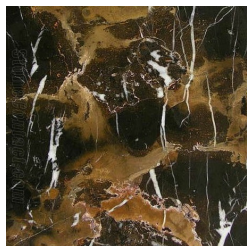

DESCRIPTION

Structure in metal with matt Black finishing.

Top in multilayer wood with Tay Veneered Dyed Smokey Grey finishing or Canaletto Walnut Veneered finishing or in marble or quartzite from the collection.

DIMENSIONS

CONSOLE

F.DOP.541.A

L 150 D 40 H 85 CM

STRUCTURE

METAL

Black - Matt

Metal Black - Matt

TOP

MARBLE/QUARTZITE

Marble Cat. A

Marble cat. A Bianco Carrara - Polished

Marble cat. A Black and Gold - Polished

Marble cat. A Black Marquina - Polished

Marble cat. A Damasco - Brushed

Marble cat. A Emperador Dark - Polished

Marble cat. A Open Pore Travertino - Matt

Marble cat. A Tundra Grey - Polished

Marble Cat. B

Marble cat. B Rosso Levanto - Matt

Marble cat. B Sahara Noir - Polyester Polished

Quartzite

Taj Mahal Grey
Quartzite - Polished