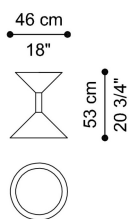

SAND
LOW TABLES

GIANFRANCO
FERRE
HOME

DESCRIPTION

Structure in metal with Brushed Bronze or Black Chrome finishing.

DIMENSIONS

LOW TABLE
F.SAD.231.A

Ø 46 H 53 CM

STRUCTURE