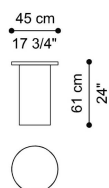

MOSS  
LOW TABLES

GIANFRANCO  
**FERRE**  
HOME

---

**DESCRIPTION**

Structure in metal available in Black matt, Brushed Bronze, Brushed Dark Bronze or Black Chrome finishing.

---

**DIMENSIONS**

LOW TABLE  
**F.MOS.231.A**

Ø 45 H 61 CM

---

**STRUCTURE**

**METAL**

Metal Brushed  
Bronze

Metal Brushed Dark  
Bronze

Metal Black Chrome  
- Glossy

Metal Black - Matt