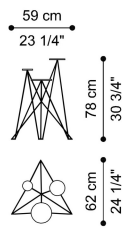

EFFIEL
LOW TABLES

GIANFRANCO
FERRE
HOME

DESCRIPTION

Structure in metal with Brushed Bronze finishing.
Tops in wood with Black Lacquered finishing and Bronzed or Smoked Mirror.

DIMENSIONS

LOW TABLE
F.EFF.231.A

L 59 D 62 H 78 CM

STRUCTURE

METAL

Metal Brushed
Bronze

PROFILE

WOOD

Black Lacquered
Wood - Semi-Glossy

TOP