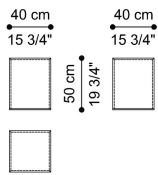

DESCRIPTION

Structure in extra clear glass. Top and sides with Pied De Poule decoration.
Base in metal with Brushed Bronze finishing.

DIMENSIONS

LOW TABLE F.ECP.231.A

L 40 D 40 H 50 CM

STRUCTURE

GLASS

Clear Glass