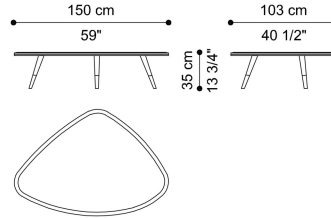

CAMBERWELL
LOW TABLES

GIANFRANCO
FERRE
HOME

DESCRIPTION

Curved top in Tay wood Veneered Dyed Smokey Grey, marble or onyx from the collection. Profile in MDF with Brushed Bronze Lacquered finishing.
Conical legs in solid beech wood with Black Lacquered finishing and tips with Brushed Bronze Lacquered finishing.

DIMENSIONS

LOW TABLE
F.CAM.232.A

L 150 D 103 H 30 CM

LOW TABLE
F.CAM.232.B

L 150 D 103 H 35 CM

LOW TABLE
F.CAM.232.C

L 150 D 103 H 40 CM

TOP