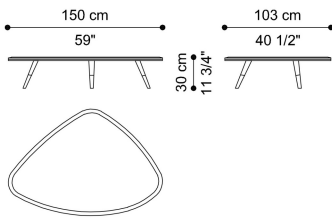

CAMBERWELL
LOW TABLES

GIANFRANCO
FERRE
HOME

DESCRIPTION

Curved top in Tay wood Veneered Dyed Smokey Grey, marble or onyx from the collection. Profile in MDF with Brushed Bronze Lacquered finishing.
Conical legs in solid beech wood with Black Lacquered finishing and tips with Brushed Bronze Lacquered finishing.

DIMENSIONS

LOW TABLE
F.CAM.232.A

L 150 D 103 H 30 CM

LOW TABLE
F.CAM.232.B

L 150 D 103 H 35 CM

LOW TABLE
F.CAM.232.C

L 150 D 103 H 40 CM

TOP