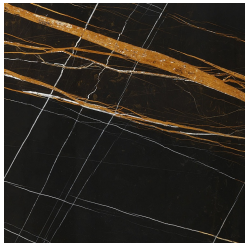

CAMBERWELL
LOW TABLES

GIANFRANCO
FERRE
HOME

DESCRIPTION

Curved top in Tay wood Veneered Dyed Smokey Grey, marble or onyx from the collection. Profile in MDF with Brushed Bronze Lacquered finishing.
Conical legs in solid beech wood with Black Lacquered finishing and tips with Brushed Bronze Lacquered finishing.

MARBLE/ONYX

Marble Cat. A
Bianco Carrara -
Polished

Marble Cat. A Black
And Gold - Polished

Marble Cat. A
Damasco - Brushed

Marble Cat. A
Emperador Dark -
Polished

Marble Cat. A Black
Marquina - Polished

Marble Cat. A
Travertino - Honed

Marble Cat. B
Sahara Noir -
Polyester Polished

Cloudy Grey Onyx -
Polished

WOOD

Tay Veneered Dyed
Smokey Grey - Matt

LEGS

WOOD

Black Lacquered
Wood - Semi-Glossy

TIPS/PROFILE

WOOD

Brushed Bronze
Lacquered Wood