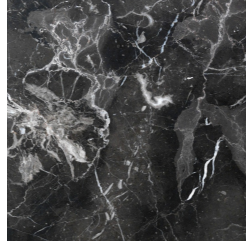

CAMBERWELL
LOW TABLES

GIANFRANCO
FERRE
HOME

DESCRIPTION

Curved top in Tay wood Veneered Dyed Smokey Grey, marble or onyx from the collection. Profile in MDF with Brushed Bronze Lacquered finishing.
Conical legs in solid beech wood with Black Lacquered finishing and tips with Brushed Bronze Lacquered finishing.

DIMENSIONS

LOW TABLE
F.CAM.232.A

L 150 D 103 H 30 CM

LOW TABLE
F.CAM.232.B

L 150 D 103 H 35 CM

LOW TABLE
F.CAM.232.C

L 150 D 103 H 40 CM

TOP

MARBLE/ONYX

Marble Cat. A
Bianco Carrara -
Polished

Marble Cat. A Black
And Gold - Polished

Marble Cat. A
Damasco - Brushed

Marble Cat. A
Emperador Dark -
Polished

Marble Cat. A Black
Marquina - Polished

Marble Cat. A
Travertino - Honed