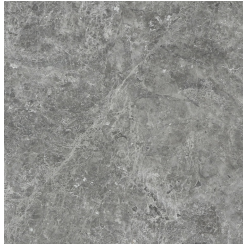

CAMBERWELL  
LOW TABLES

GIANFRANCO  
**FERRE**  
HOME

**DESCRIPTION**

Curved top in Tay wood Veneered Dyed Smokey Grey, marble or quartzite from the collection.  
Profile in MDF with Brushed Bronze Lacquered finishing.  
Conical legs in solid beech wood with Black Lacquered finishing and tips with Brushed Bronze Lacquered finishing.

**MARBLE/QUARTZITE**

Marble Cat. A

Marble cat. A Bianco Carrara - Polished

Marble cat. A Black and Gold - Polished

Marble cat. A Black Marquina - Polished

Marble cat. A Damasco - Brushed

Marble cat. A Emperador Dark - Polished

Marble cat. A Open  
Pore Travertino -  
Matt

Marble cat. A Tundra  
Grey - Polished

Marble Cat. B

Marble cat. B Rosso  
Levanto - Matt

Marble cat. B Sahara  
Noir - Polyester  
Polished

Quartzite

Taj Mahal Grey  
Quartzite - Polished