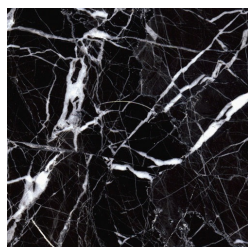

CAMBERWELL  
LOW TABLES

GIANFRANCO  
**FERRE**  
HOME

**DESCRIPTION**

Curved top in Tay wood Veneered Dyed Smokey Grey, marble or quartzite from the collection.  
Profile in MDF with Brushed Bronze Lacquered finishing.  
Conical legs in solid beech wood with Black Lacquered finishing and tips with Brushed Bronze Lacquered finishing.

**MARBLE/QUARTZITE**

Marble Cat. A

Marble cat. A Bianco Carrara - Polished

Marble cat. A Black and Gold - Polished

Marble cat. A Black Marquina - Polished

Marble cat. A Damasco - Brushed

Marble cat. A Emperador Dark - Polished

Marble cat. A Open  
Pore Travertino -  
Matt

Marble cat. A Tundra  
Grey - Polished

Marble Cat. B

Marble cat. B Rosso  
Levanto - Matt

Marble cat. B Sahara  
Noir - Polyester  
Polished

Quartzite

Taj Mahal Grey  
Quartzite - Polished