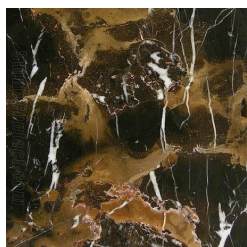

CAMBERWELL  
LOW TABLES

GIANFRANCO  
**FERRE**  
HOME

**DESCRIPTION**

Curved top in Tay wood Veneered Dyed Smokey Grey, marble or quartzite from the collection.  
Profile in MDF with Brushed Bronze Lacquered finishing.  
Conical legs in solid beech wood with Black Lacquered finishing and tips with Brushed Bronze Lacquered finishing.

**MARBLE/QUARTZITE**

Marble Cat. A

Marble cat. A Bianco Carrara - Polished

Marble cat. A Black and Gold - Polished

Marble cat. A Black Marquina - Polished

Marble cat. A Damasco - Brushed

Marble cat. A Emperador Dark - Polished

Marble cat. A Open  
Pore Travertino -  
Matt

Marble cat. A Tundra  
Grey - Polished

Marble Cat. B

Marble cat. B Rosso  
Levanto - Matt

Marble cat. B Sahara  
Noir - Polyester  
Polished

Quartzite

Taj Mahal Grey  
Quartzite - Polished

**WOOD**

Tay Veneered Wood

Tay Veneered Dyed  
Smokey Grey - Matt

---

**LEGS**

**WOOD**

Semi-Glossy Lacquered Wood

Black Lacquered  
Wood - Semi-Glossy