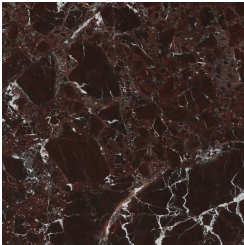

CAMBERWELL  
LOW TABLES

GIANFRANCO  
**FERRE**  
HOME

**DESCRIPTION**

Curved top in Tay wood Veneered Dyed Smokey Grey, marble or quartzite from the collection.  
Profile in MDF with Brushed Bronze Lacquered finishing.  
Conical legs in solid beech wood with Black Lacquered finishing and tips with Brushed Bronze Lacquered finishing.

**MARBLE/QUARTZITE**

Marble Cat. A

Marble cat. A Bianco Carrara - Polished

Marble cat. A Black and Gold - Polished

Marble cat. A Black Marquina - Polished

Marble cat. A Damasco - Brushed

Marble cat. A Emperador Dark - Polished

Marble cat. A Open  
Pore Travertino -  
Matt

Marble cat. A Tundra  
Grey - Polished

Marble Cat. B

Marble cat. B Rosso  
Levanto - Matt

Marble cat. B Sahara  
Noir - Polyester  
Polished

Quartzite

Taj Mahal Grey  
Quartzite - Polished

**WOOD**

Tay Veneered Wood

Tay Veneered Dyed  
Smokey Grey - Matt

---

**LEGS**

**WOOD**

Semi-Glossy Lacquered Wood

Black Lacquered  
Wood - Semi-Glossy