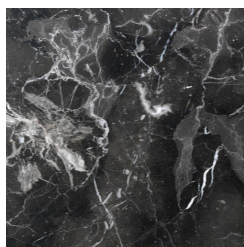

CAMBERWELL  
LOW TABLES

GIANFRANCO  
**FERRE**  
HOME

**DESCRIPTION**

Curved top in Tay wood Veneered Dyed Smokey Grey, marble or quartzite from the collection.  
Profile in MDF with Brushed Bronze Lacquered finishing.  
Conical legs in solid beech wood with Black Lacquered finishing and tips with Brushed Bronze Lacquered finishing.

**MARBLE/QUARTZITE**

Marble Cat. A

Marble cat. A Bianco Carrara - Polished

Marble cat. A Black and Gold - Polished

Marble cat. A Black Marquina - Polished

Marble cat. A Damasco - Brushed

Marble cat. A Emperador Dark - Polished

Marble cat. A Open  
Pore Travertino -  
Matt

Marble cat. A Tundra  
Grey - Polished

Marble Cat. B

Marble cat. B Rosso  
Levanto - Matt

Marble cat. B Sahara  
Noir - Polyester  
Polished

Quartzite

Taj Mahal Grey  
Quartzite - Polished