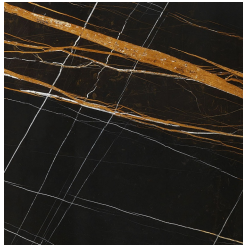

CAMBERWELL  
LOW TABLES

GIANFRANCO  
**FERRE**  
HOME

**DESCRIPTION**

Curved top in Tay wood Veneered Dyed Smokey Grey, marble or quartzite from the collection.  
Profile in MDF with Brushed Bronze Lacquered finishing.  
Conical legs in solid beech wood with Black Lacquered finishing and tips with Brushed Bronze Lacquered finishing.

**MARBLE/QUARTZITE**

Marble Cat. A

Marble cat. A Bianco Carrara - Polished

Marble cat. A Black and Gold - Polished

Marble cat. A Black Marquina - Polished

Marble cat. A Damasco - Brushed

Marble cat. A Emperador Dark - Polished

Marble cat. A Open  
Pore Travertino -  
Matt

Marble cat. A Tundra  
Grey - Polished

Marble Cat. B

Marble cat. B Rosso  
Levanto - Matt

Marble cat. B Sahara  
Noir - Polyester  
Polished

Quartzite

Taj Mahal Grey  
Quartzite - Polished

**WOOD**

Tay Veneered Wood

Tay Veneered Dyed  
Smokey Grey - Matt

---

**LEGS**

**WOOD**

Semi-Glossy Lacquered Wood

Black Lacquered  
Wood - Semi-Glossy