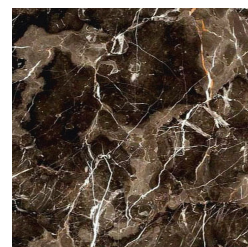

CAMBERWELL  
LOW TABLES

GIANFRANCO  
**FERRE**  
HOME

**DESCRIPTION**

Curved top in Tay wood Veneered Dyed Smokey Grey, marble or quartzite from the collection.  
Profile in MDF with Brushed Bronze Lacquered finishing.  
Conical legs in solid beech wood with Black Lacquered finishing and tips with Brushed Bronze Lacquered finishing.

**MARBLE/QUARTZITE**

Marble Cat. A

Marble cat. A Bianco Carrara - Polished

Marble cat. A Black and Gold - Polished

Marble cat. A Black Marquina - Polished

Marble cat. A Damasco - Brushed

Marble cat. A Emperador Dark - Polished

Marble cat. A Open  
Pore Travertino -  
Matt

Marble cat. A Tundra  
Grey - Polished

Marble Cat. B

Marble cat. B Rosso  
Levanto - Matt

Marble cat. B Sahara  
Noir - Polyester  
Polished

Quartzite

Taj Mahal Grey  
Quartzite - Polished

**WOOD**

Tay Veneered Wood

Tay Veneered Dyed  
Smokey Grey - Matt

---

**LEGS**

**WOOD**

Semi-Glossy Lacquered Wood

Black Lacquered  
Wood - Semi-Glossy