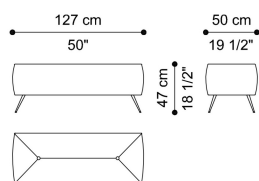

## DIMENSIONS

BENCH

**F.RO2.561.B**

L 127 D 50 H 47 CM

---