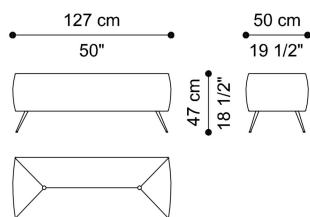

BENCH

**F.RO2.561.B**

L 127 D 50 H 47 CM

---

**LEGS**

**METAL**

Brushed Bronze

Metal Brushed  
Bronze