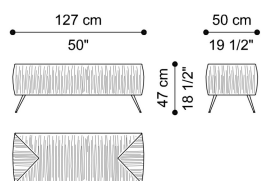

ROWE
POUFS AND BENCHES

GIANFRANCO
FERRE
HOME

DESCRIPTION

Structure in beech wood and foam. Upholstery in fabric or leather from the collection. Legs in metal with Brushed Bronze finishing.

DIMENSIONS

BENCH F.ROW.561.B

L 127 D 50 H 47 CM

LEGS

METAL

Metal Brushed
Bronze

UPHOLSTERY

FABRIC / LEATHER

 [download the file in the product page](#)