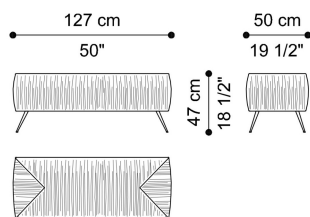

ROWE
POUFS AND BENCHES

GIANFRANCO
FERRE
HOME

DESCRIPTION

Structure in beech wood and foam. Upholstery in fabric or leather from the collection.
Legs in metal with Brushed Bronze finishing.

DIMENSIONS

BENCH

F. ROWE .561.B

L 127 D 50 H 47 CM

LEGS

METAL

Brushed Bronze

Metal Brushed
Bronze

UPHOLSTERY

FABRIC / LEATHER