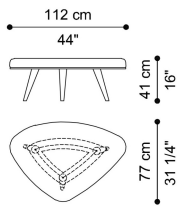

Conical legs in solid beech wood with Black Lacquered finishing and tips with Brushed Bronze Lacquered finishing.

DIMENSIONS

POUF

F.CAM.561.A

L 112 D 77 H 41 CM

LEGS

WOOD

Black Lacquered
Wood - Semi-Glossy