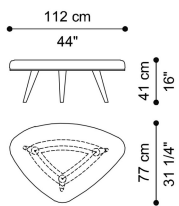

L 112 D 77 H 41 CM

---

**LEGS**

**WOOD**

Black Lacquered  
Wood - Semi-Glossy

---

**TIPS/PROFILE**

**WOOD**