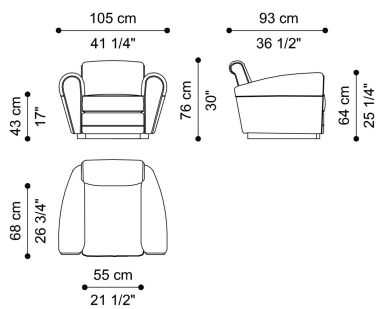

KALLIO
ARMCHAIRS

GIANFRANCO
FERRE
HOME

DESCRIPTION

Structure in beech wood and foam. Upholstery in fabric or leather from the collection.
Base in wood covered in the same fabric or leather.

DIMENSIONS

ARMCHAIR F.KAO.221.A

L 105 D 93 H 76 CM

UPHOLSTERY

FABRIC / LEATHER

[download the file in the product page](#)

ACCESSORIES

DECORATIVE CUSHIONS

[download the file in the product page](#)