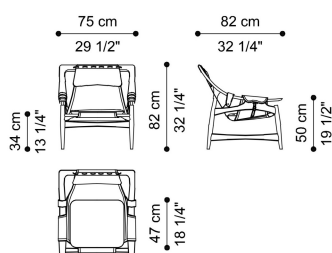

## DIMENSIONS

### ARMCHAIR F.KAA.221.A

L 75 D 82 H 82 CM

---

**STRUCTURE**

**WOOD**

Beech Wood Dyed  
Smokey Grey - Matt

---

**SEAT/BACKREST**