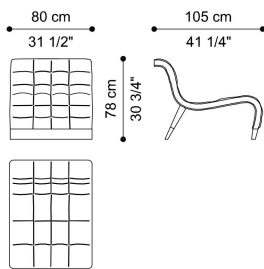

## ARMCHAIRS

---

### DIMENSIONS

#### ARMCHAIR F.BN2.221.A

L 80 D 105 H 78 CM

---