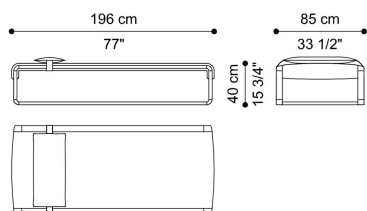

WYNWOOD
CHAISE LONGUES AND DORMEUSES

GIANFRANCO
FERRE
HOME

DESCRIPTION

Structure in solid beech wood Dyed Smokey Grey, shaped in variable section, with irregular curves and finger joints, joined to the seat with concealed pins.
Support beam in solid beech wood Dyed Smokey Grey, shaped in variable section, joined to the structure with finger joints.
Seat with frame in curved multilayer poplar wood. Padding in expansive polyurethane foam and dacron. Upholstery in fabric or leather from the collection.
Cushion in variable thickness expansive polyurethane foam and goose down. Upholstery in fabric or leather from the collection.

DIMENSIONS

DAYBED
F.WYN.371.A

L 196 D 85 H 40 CM

STRUCTURE

WOOD

Beech Wood Dyed
Smokey Grey - Matt

UPHOLSTERY

FABRIC / LEATHER