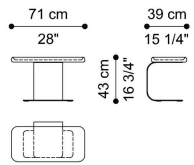

---

DIMENSIONS

LOW TABLE  
**F.SEA.231.A**

L 71 D 39 H 43 CM

---

**STRUCTURE**

**SADDLE LEATHER**

Black Saddle Leather