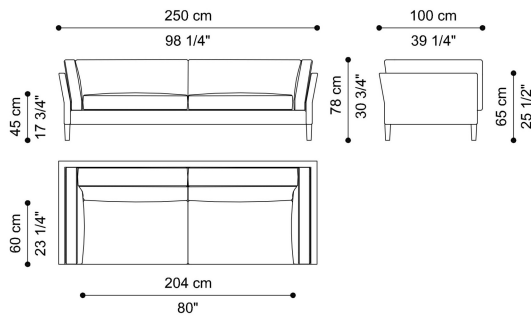

LOFT
SOFAS

GIANFRANCO
FERRE
HOME

DESCRIPTION

Structure in beech wood and foam. Upholstery in fabric or leather from the collection. Feet in solid beech wood Dyed Smokey Grey. Decorative cushions not included.

DIMENSIONS

3-SEATER SOFA F.LFT.211.B

L 250 D 100 H 78 CM

FEET

WOOD

Beech Wood Dyed
Smokey Grey - Matt

UPHOLSTERY

FABRIC / LEATHER