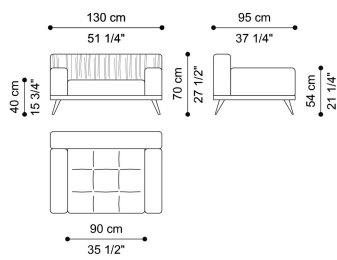

DIMENSIONS

ARMCHAIR
2 RECTANGULAR UPHOLSTERED ARMS
F.HIG.221.B

L 130 D 95 H 70 CM

FEET

WOOD

Black Lacquered
Wood - Semi-Glossy

TIPS

WOOD