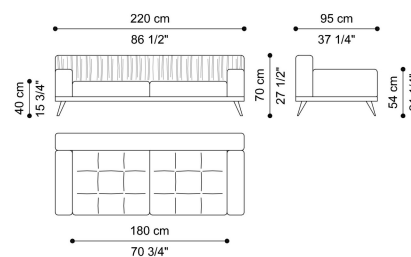

DIMENSIONS

3-SEATER SOFA
1 CAPITONNÉ UPHOLSTERED ARM + 1
RECTANGULAR UPHOLSTERED ARM
F.HIG.211.A

L 345 D 95 H 70 CM

3-SEATER SOFA
2 CAPITONNÉ UPHOLSTERED ARMS
F.HIG.211.B

L 380 D 95 H 70 CM

3-SEATER SOFA
2 RECTANGULAR UPHOLSTERED ARMS
F.HIG.211.C

L 310 D 95 H 70 CM

2-SEATER SOFA
1 CAPITONNÉ UPHOLSTERED ARM + 1
RECTANGULAR UPHOLSTERED ARM
F.HIG.211.D

L 255 D 95 H 70 CM

2-SEATER SOFA
2 CAPITONNÉ UPHOLSTERED ARMS
F.HIG.211.E

L 290 D 95 H 70 CM

2-SEATER SOFA
2 RECTANGULAR UPHOLSTERED ARMS
F.HIG.211.F

L 220 D 95 H 70 CM

FEET

WOOD

Black Lacquered
Wood - Semi-Glossy

TIPS

WOOD

Brushed Bronze
Lacquered Wood

UPHOLSTERY