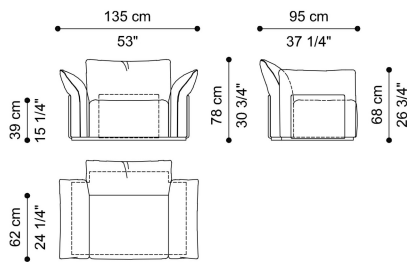

CLAPTON
ARMCHAIRS

GIANFRANCO
FERRE
HOME

DESCRIPTION

Structure in beech wood and foam. Upholstery in fabric or leather from the collection. External plates in metal covered in leather cat. A from the collection. Base in wood with Black Lacquered finishing. Decorative cushions not included.

DIMENSIONS

ARMCHAIR F.CLP.221.A

L 135 D 95 H 78 CM

OPTIONAL

SURCHARGE
LEATHER CAT. B FOR EXTERNAL PLATES
F.CLP.801.BXX

BASE

WOOD

Black Lacquered
Wood - Semi-Glossy