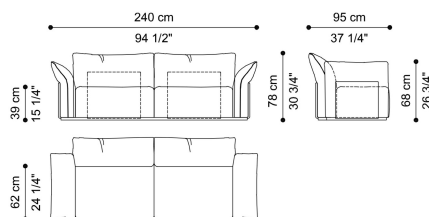

DESCRIPTION

Structure in beech wood and foam. Upholstery in fabric or leather from the collection.
External plates in metal covered in leather cat. A from the collection.
Base in wood with Black Lacquered finishing.
Decorative cushions not included.

DIMENSIONS

4-SEATER SOFA
F.CLP.211.C

L 280 D 95 H 78 CM

3-SEATER SOFA
F.CLP.211.A

L 240 D 95 H 78 CM

2-SEATER SOFA
F.CLP.211.B

L 210 D 95 H 78 CM

OPTIONAL