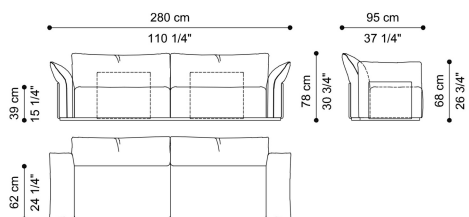

DESCRIPTION

Structure in beech wood and foam. Upholstery in fabric or leather from the collection.
External plates in metal covered in leather cat. A from the collection.
Base in wood with Black Lacquered finishing.
Decorative cushions not included.

DIMENSIONS

4-SEATER SOFA
F.CLP.211.C

L 280 D 95 H 78 CM

3-SEATER SOFA
F.CLP.211.A

L 240 D 95 H 78 CM

2-SEATER SOFA
F.CLP.211.B

L 210 D 95 H 78 CM

OPTIONAL