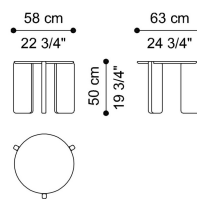

GREENWICH
LOW TABLES

GIANFRANCO
FERRE
HOME

DESCRIPTION

Top and legs in Travertino marble.
Lower part of the top in metal with Ivory lacquered matt finishing.

DIMENSIONS

LOW TABLE
F.GRN.232.A

L 130 D 135 H 32 CM

LOW TABLE
F.GRN.231.A

L 58 D 63 H 50 CM

STRUCTURE

MARBLE/ONYX

Marble Cat. A
Travertino - Honed