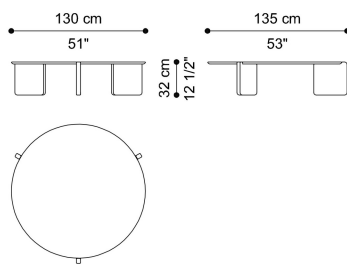

GREENWICH
LOW TABLES

GIANFRANCO
FERRE
HOME

DESCRIPTION

Top and legs in Travertino marble.
Lower part of the top in metal with Ivory lacquered matt finishing.

DIMENSIONS

LOW TABLE
F.GRN.232.A

L 130 D 135 H 32 CM

LOW TABLE
F.GRN.231.A

L 58 D 63 H 50 CM

STRUCTURE

MARBLE/ONYX

Marble Cat. A
Travertino - Honed