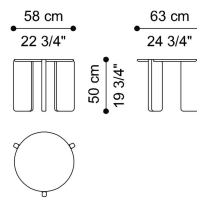

GREENWICH
LOW TABLES

GIANFRANCO
FERRE
HOME

DESCRIPTION

Top and legs in Travertino marble.
Lower part of the top in metal with Ivory lacquered matt finishing.

DIMENSIONS

LOW TABLE
F.GRN.232.A

L 130 D 135 H 32 CM

LOW TABLE
F.GRN.231.A

L 58 D 63 H 50 CM

STRUCTURE

MARBLE/ONYX

Marble Cat. A
Travertino - Honed