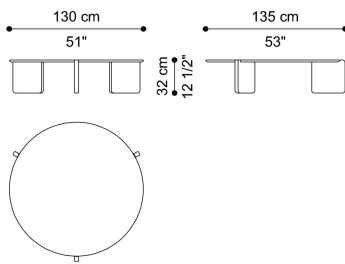

GREENWICH
LOW TABLES

GIANFRANCO
FERRE
HOME

DESCRIPTION

Top and legs in Travertino marble.
Lower part of the top in metal with Ivory lacquered matt finishing.

DIMENSIONS

LOW TABLE
F.GRN.232.A

L 130 D 135 H 32 CM

LOW TABLE
F.GRN.231.A

L 58 D 63 H 50 CM

STRUCTURE

MARBLE/ONYX

Marble Cat. A
Travertino - Honed