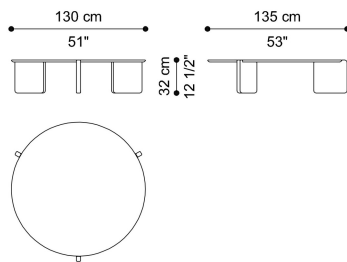

GREENWICH
LOW TABLES

GIANFRANCO
FERRE
HOME

DESCRIPTION

Top and legs in Travertino marble.
Lower part of the top in metal with Ivory lacquered matt finishing.

DIMENSIONS

LOW TABLE
F.GRN.232.A

L 130 D 135 H 32 CM

LOW TABLE
F.GRN.231.A

L 58 D 63 H 50 CM

STRUCTURE

MARBLE/ONYX

Marble Cat. A
Travertino - Honed