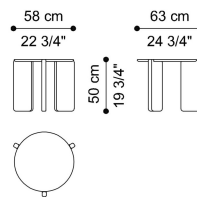

GREENWICH
LOW TABLES

GIANFRANCO
FERRE
HOME

DESCRIPTION

Top and legs in Travertino marble.
Lower part of the top in metal with Ivory lacquered matt finishing.

DIMENSIONS

LOW TABLE
F.GRN.232.A

L 130 D 135 H 32 CM

LOW TABLE
F.GRN.231.A

L 58 D 63 H 50 CM

STRUCTURE

MARBLE/ONYX

Marble Cat. A
Travertino - Honed