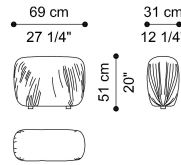

BROMPTON
ARMCHAIRS

GIANFRANCO
FERRE
HOME

DESCRIPTION

Seat in beech wood and variable thickness high density expansive polyurethane foam, with memory foam surface layer. Upholstery in fabric or leather from the collection. Metal element with Brushed Bronze, Brushed Dark Bronze, Black Chrome or Black matt finishing (only for armchair and central element of sofa).

DIMENSIONS

ARMCHAIR
F.BRM.221.A

L 91 D 111 H 74 CM

ARMCHAIR
ARMREST
F.BRM.218.A

L 69 D 31 H 51 CM

DECORATIVE ELEMENTS

METAL

Metal Black - Matt