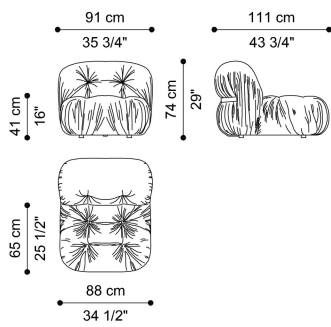

BROMPTON
ARMCHAIRS

GIANFRANCO
FERRE
HOME

DESCRIPTION

Seat in beech wood and variable thickness high density expansive polyurethane foam, with memory foam surface layer. Upholstery in fabric or leather from the collection. Metal element with Brushed Bronze, Brushed Dark Bronze, Black Chrome or Black matt finishing (only for armchair and central element of sofa).

DIMENSIONS

ARMCHAIR
F.BRM.221.A

L 91 D 111 H 74 CM

ARMCHAIR
ARMREST
F.BRM.218.A

L 69 D 31 H 51 CM

DECORATIVE ELEMENTS

METAL

Metal Black - Matt