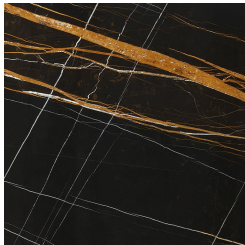

MAYFAIR  
TABLES

GIANFRANCO  
**FERRE**  
HOME

**DESCRIPTION**

Structure in beech wood with top in marble from the collection or in wood with Tay Veneered Dyed Smokey Grey finishing with profile in metal in Brushed Bronze finishing.  
Legs in Black Lacquered finishing with tips in Brushed Bronze Lacquered finishing.  
Optional Lazy Susan in aluminium with Brushed Bronze Lacquered finishing for round version only.

LAZY SUSAN  
ALUMINIUM REVOLVING TRAY WITH BRUSHED  
BRONZE FINISHING  
**F.LZS.851.ALX**

LAZY SUSAN  
ALUMINIUM REVOLVING TRAY WITH BRUSHED  
BRONZE FINISHING  
**F.LZS.851.BLX**

LAZY SUSAN  
ALUMINIUM REVOLVING TRAY WITH BRUSHED  
BRONZE FINISHING  
**F.LZS.851.CLX**

SURCHARGE  
POLYESTER FINISH ON SAHARA NOIR MARBLE TOP  
**F.MAF.801.CXX**

---

TOP

**MARBLE/ONYX**

Marble Cat. A  
Bianco Carrara -  
Polished

Marble Cat. A Black  
And Gold - Polished

Marble Cat. A  
Damasco - Brushed

Marble Cat. A  
Emperador Dark -  
Polished

Marble Cat. A Black  
Marquina - Polished

Marble Cat. A  
Travertino - Honed

Marble Cat. B  
Sahara Noir -  
Polyester Polished

**WOOD**

Tay Veneered Dyed  
Smokey Grey - Matt