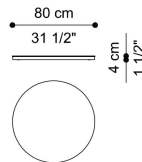

LAZY SUSAN
ALUMINIUM REVOLVING TRAY WITH BRUSHED
BRONZE FINISHING
F.LZS.851.CLX

SURCHARGE
POLYESTER FINISH ON SAHARA NOIR MARBLE TOP
F.MAF.801.CXX