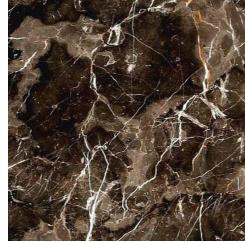

MAYFAIR  
TABLES

GIANFRANCO  
**FERRE**  
HOME

**DESCRIPTION**

Structure in beech wood with top in marble from the collection or in wood with Tay Veneered Dyed Smokey Grey finishing with profile in metal in Brushed Bronze finishing.  
Legs in Black Lacquered finishing with tips in Brushed Bronze Lacquered finishing.  
Optional Lazy Susan in aluminium with Brushed Bronze Lacquered finishing for round version only.

LAZY SUSAN  
ALUMINIUM REVOLVING TRAY WITH BRUSHED  
BRONZE FINISHING  
**F.LZS.851.ALX**

LAZY SUSAN  
ALUMINIUM REVOLVING TRAY WITH BRUSHED  
BRONZE FINISHING  
**F.LZS.851.BLX**

LAZY SUSAN  
ALUMINIUM REVOLVING TRAY WITH BRUSHED  
BRONZE FINISHING  
**F.LZS.851.CLX**

SURCHARGE  
POLYESTER FINISH ON SAHARA NOIR MARBLE TOP  
**F.MAF.801.CXX**

---

TOP

**MARBLE/ONYX**

Marble Cat. A  
Bianco Carrara -  
Polished

Marble Cat. A Black  
And Gold - Polished

Marble Cat. A  
Damasco - Brushed

Marble Cat. A  
Emperador Dark -  
Polished

Marble Cat. A Black  
Marquina - Polished

Marble Cat. A  
Travertino - Honed

Marble Cat. B  
Sahara Noir -  
Polyester Polished

**WOOD**

Tay Veneered Dyed  
Smokey Grey - Matt