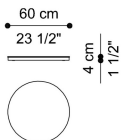

DINING TABLE
F.MAF.121.C

Ø 160 H 75 CM

OPTIONAL

SURCHARGE
POLYESTER FINISH ON SAHARA NOIR MARBLE TOP
F.MAF.801.AXX

SURCHARGE
POLYESTER FINISH ON SAHARA NOIR MARBLE TOP
F.MAF.801.BXX

LAZY SUSAN
ALUMINIUM REVOLVING TRAY WITH BRUSHED
BRONZE FINISHING
F.LZS.851.ALX

LAZY SUSAN
ALUMINIUM REVOLVING TRAY WITH BRUSHED
BRONZE FINISHING
F.LZS.851.BLX

LAZY SUSAN
ALUMINIUM REVOLVING TRAY WITH BRUSHED
BRONZE FINISHING
F.LZS.851.CLX

SURCHARGE
POLYESTER FINISH ON SAHARA NOIR MARBLE TOP
F.MAF.801.CXX