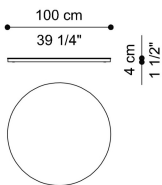

LAZY SUSAN
ALUMINIUM REVOLVING TRAY WITH BRUSHED
BRONZE FINISHING
F.LZS.851.CLX

SURCHARGE
POLYESTER FINISH ON SAHARA NOIR MARBLE TOP
F.MAF.801.CXX