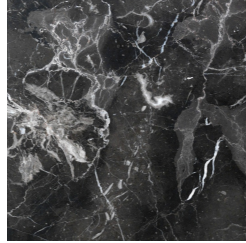

MAYFAIR  
TABLES

GIANFRANCO  
**FERRE**  
HOME

**DESCRIPTION**

Structure in beech wood with top in marble from the collection or in wood with Tay Veneered Dyed Smokey Grey finishing with profile in metal in Brushed Bronze finishing.  
Legs in Black Lacquered finishing with tips in Brushed Bronze Lacquered finishing.  
Optional Lazy Susan in aluminium with Brushed Bronze Lacquered finishing for round version only.

SURCHARGE  
POLYESTER FINISH ON SAHARA NOIR MARBLE TOP  
**F.MAF.801.CXX**

---

TOP

**MARBLE/ONYX**

Marble Cat. A  
Bianco Carrara -  
Polished

Marble Cat. A Black  
And Gold - Polished

Marble Cat. A  
Damasco - Brushed

Marble Cat. A  
Emperador Dark -  
Polished

Marble Cat. A Black  
Marquina - Polished

Marble Cat. A  
Travertino - Honed

Marble Cat. B  
Sahara Noir -  
Polyester Polished

**WOOD**

Tay Veneered Dyed  
Smokey Grey - Matt