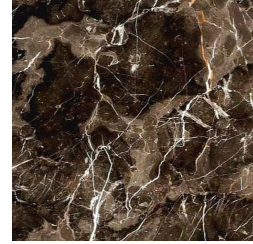

MAYFAIR
TABLES

GIANFRANCO
FERRE
HOME

DESCRIPTION

Structure in beech wood with top in marble from the collection or in wood with Tay Veneered Dyed Smokey Grey finishing with profile in metal in Brushed Bronze finishing.
Legs in Black Lacquered finishing with tips in Brushed Bronze Lacquered finishing.
Optional Lazy Susan in aluminium with Brushed Bronze Lacquered finishing for round version only.

LAZY SUSAN
Aluminium revolving tray with Brushed Bronze finishing
F.LZS.851.CLX

SURCHARGE
Polyester finish on Sahara Noir marble top for F.MAF.124.AIX and F.MAF.121.AIX
F.MAF.801.AXX

SURCHARGE
Polyester finish on Sahara Noir marble top for F.MAF.124.BIX and F.MAF.121.BIX
F.MAF.801.BXX

SURCHARGE
Polyester finish on Sahara Noir marble top for F.MAF.121.CIX
F.MAF.801.CXX

TOP

MARBLE/QUARTZITE

Marble Cat. A

Marble cat. A Bianco Carrara - Polished

Marble cat. A Black and Gold - Polished

Marble cat. A Black Marquina - Polished

Marble cat. A Damasco - Brushed

Marble cat. A Emperador Dark - Polished

Marble cat. A Open Pore Travertino - Matt

Marble cat. A Tundra Grey - Polished

Marble Cat. B

Marble cat. B Rosso Levanto - Matt

Marble cat. B Sahara Noir - Polyester Polished