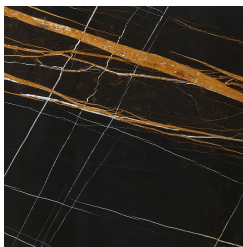

MAYFAIR
TABLES

GIANFRANCO
FERRE
HOME

DESCRIPTION

Structure in beech wood with top in marble from the collection or in wood with Tay Veneered Dyed Smokey Grey finishing with profile in metal in Brushed Bronze finishing.
Legs in Black Lacquered finishing with tips in Brushed Bronze Lacquered finishing.
Optional Lazy Susan in aluminium with Brushed Bronze Lacquered finishing for round version only.

SURCHARGE
Polyester finish on Sahara Noir marble top for F.MAF.121.CIX
F.MAF.801.CXX

TOP

MARBLE/QUARTZITE

Marble Cat. A

Marble cat. A Bianco Carrara - Polished

Marble cat. A Black and Gold - Polished

Marble cat. A Black Marquina - Polished

Marble cat. A Damasco - Brushed

Marble cat. A Emperador Dark - Polished

Marble cat. A Open Pore Travertino - Matt

Marble cat. A Tundra Grey - Polished

Marble Cat. B

Marble cat. B Rosso Levanto - Matt

Marble cat. B Sahara Noir - Polyester Polished

WOOD

Tay Veneered Wood

Tay Veneered Dyed
Smokey Grey - Matt

PROFILE

METAL

Brushed Bronze

Metal Brushed
Bronze

LEGS