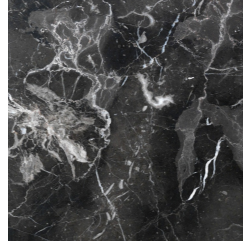

MAYFAIR
TABLES

GIANFRANCO
FERRE
HOME

DESCRIPTION

Structure in beech wood with top in marble from the collection or in wood with Tay Veneered Dyed Smokey Grey finishing with profile in metal in Brushed Bronze finishing.
Legs in Black Lacquered finishing with tips in Brushed Bronze Lacquered finishing.
Optional Lazy Susan in aluminium with Brushed Bronze Lacquered finishing for round version only.

LAZY SUSAN
Aluminium revolving tray with Brushed Bronze finishing
F.LZS.851.CLX

SURCHARGE
Polyester finish on Sahara Noir marble top for F.MAF.124.AIX and F.MAF.121.AIX
F.MAF.801.AXX

SURCHARGE
Polyester finish on Sahara Noir marble top for F.MAF.124.BIX and F.MAF.121.BIX
F.MAF.801.BXX

SURCHARGE
Polyester finish on Sahara Noir marble top for F.MAF.121.CIX
F.MAF.801.CXX

TOP

MARBLE/QUARTZITE

Marble Cat. A

Marble cat. A Bianco Carrara - Polished

Marble cat. A Black and Gold - Polished

Marble cat. A Black Marquina - Polished

Marble cat. A Damasco - Brushed

Marble cat. A Emperador Dark - Polished

Marble cat. A Open Pore Travertino - Matt

Marble cat. A Tundra Grey - Polished

Marble Cat. B

Marble cat. B Rosso Levanto - Matt

Marble cat. B Sahara Noir - Polyester Polished