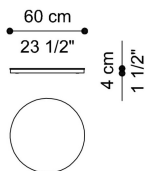

LAZY SUSAN
Aluminium revolving tray with Brushed Bronze finishing
F.LZS.851.CLX