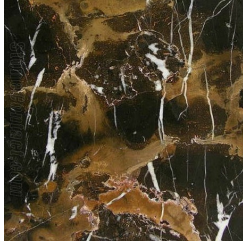

MAYFAIR
TABLES

GIANFRANCO
FERRE
HOME

DESCRIPTION

Structure in beech wood with top in marble from the collection or in wood with Tay Veneered Dyed Smokey Grey finishing with profile in metal in Brushed Bronze finishing.
Legs in Black Lacquered finishing with tips in Brushed Bronze Lacquered finishing.
Optional Lazy Susan in aluminium with Brushed Bronze Lacquered finishing for round version only.

LAZY SUSAN
Aluminium revolving tray with Brushed Bronze finishing
F.LZS.851.CLX

SURCHARGE
Polyester finish on Sahara Noir marble top for F.MAF.124.AIX and F.MAF.121.AIX
F.MAF.801.AXX

SURCHARGE
Polyester finish on Sahara Noir marble top for F.MAF.124.BIX and F.MAF.121.BIX
F.MAF.801.BXX

SURCHARGE
Polyester finish on Sahara Noir marble top for F.MAF.121.CIX
F.MAF.801.CXX

TOP

MARBLE/QUARTZITE

Marble Cat. A

Marble cat. A Bianco Carrara - Polished

Marble cat. A Black and Gold - Polished

Marble cat. A Black Marquina - Polished

Marble cat. A Damasco - Brushed

Marble cat. A Emperador Dark - Polished

Marble cat. A Open Pore Travertino - Matt

Marble cat. A Tundra Grey - Polished

Marble Cat. B

Marble cat. B Rosso Levanto - Matt

Marble cat. B Sahara Noir - Polyester Polished