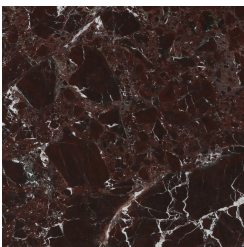

MAYFAIR
TABLES

GIANFRANCO
FERRE
HOME

DESCRIPTION

Structure in beech wood with top in marble from the collection or in wood with Tay Veneered Dyed Smokey Grey finishing with profile in metal in Brushed Bronze finishing.
Legs in Black Lacquered finishing with tips in Brushed Bronze Lacquered finishing.
Optional Lazy Susan in aluminium with Brushed Bronze Lacquered finishing for round version only.

SURCHARGE
Polyester finish on Sahara Noir marble top for F.MAF.121.CIX
F.MAF.801.CXX

TOP

MARBLE/QUARTZITE

Marble Cat. A

Marble cat. A Bianco Carrara - Polished

Marble cat. A Black and Gold - Polished

Marble cat. A Black Marquina - Polished

Marble cat. A Damasco - Brushed

Marble cat. A Emperador Dark - Polished

Marble cat. A Open Pore Travertino - Matt

Marble cat. A Tundra Grey - Polished

Marble Cat. B

Marble cat. B Rosso Levanto - Matt

Marble cat. B Sahara Noir - Polyester Polished

WOOD

Tay Veneered Wood

Tay Veneered Dyed
Smokey Grey - Matt

PROFILE

METAL

Brushed Bronze

Metal Brushed
Bronze

LEGS