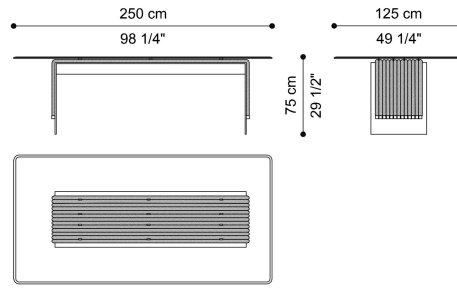

DESCRIPTION

Structure in aluminium with Brushed Bronze finishing.
Coupled clear and smoked glass top. Decorative ropes in black or champagne colour.
Details in Brushing Bronze finishing.
Optional Lazy Susan in aluminium with Brushed Bronze finishing for round version only.

DIMENSIONS

DINING TABLE
F.GLA.124.A

L 300 D 125 H 75 CM

DINING TABLE
F.GLA.124.B

L 250 D 125 H 75 CM

DINING TABLE
F.GLA.121.A

Ø 200 H 75 CM

DINING TABLE
F.GLA.121.B

Ø 180 H 75 CM

DINING TABLE
F.GLA.121.C

Ø 160 H 75 CM

OPTIONAL

LAZY SUSAN
ALUMINIUM REVOLVING TRAY WITH BRUSHED
BRONZE FINISHING
F.LZS.851.ALX

LAZY SUSAN
ALUMINIUM REVOLVING TRAY WITH BRUSHED
BRONZE FINISHING
F.LZS.851.BLX