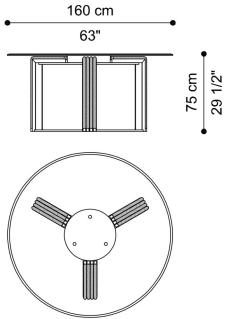

DIMENSIONS

DINING TABLE
F.GLA.124.A

L 300 D 125 H 75 CM

DINING TABLE
F.GLA.124.B

L 250 D 125 H 75 CM

DINING TABLE
F.GLA.121.A

Ø 200 H 75 CM

DINING TABLE
F.GLA.121.B

Ø 180 H 75 CM

DINING TABLE
F.GLA.121.C

Ø 160 H 75 CM

OPTIONAL

LAZY SUSAN
ALUMINIUM REVOLVING TRAY WITH BRUSHED
BRONZE FINISHING
F.LZS.851.ALX

LAZY SUSAN
ALUMINIUM REVOLVING TRAY WITH BRUSHED
BRONZE FINISHING
F.LZS.851.BLX