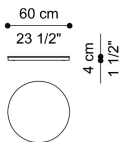

LAZY SUSAN
ALUMINIUM REVOLVING TRAY WITH BRUSHED
BRONZE FINISHING
F.LZS.851.CLX