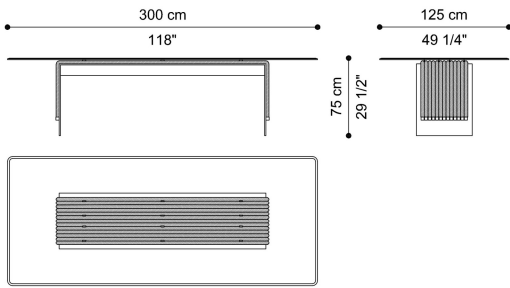

DESCRIPTION

Structure in aluminium with Brushed Bronze finishing.
Coupled clear and smoked glass top. Decorative ropes in black or champagne colour.
Details in Brushing Bronze finishing.
Optional Lazy Susan in aluminium with Brushed Bronze finishing for round version only.

DIMENSIONS

DINING TABLE
F.GLA.124.A

L 300 D 125 H 75 CM

DINING TABLE
F.GLA.124.B

L 250 D 125 H 75 CM

DINING TABLE
F.GLA.121.A

Ø 200 H 75 CM

DINING TABLE
F.GLA.121.B

Ø 180 H 75 CM

DINING TABLE
F.GLA.121.C

Ø 160 H 75 CM

OPTIONAL

LAZY SUSAN
ALUMINIUM REVOLVING TRAY WITH BRUSHED
BRONZE FINISHING
F.LZS.851.ALX

LAZY SUSAN
ALUMINIUM REVOLVING TRAY WITH BRUSHED
BRONZE FINISHING
F.LZS.851.BLX