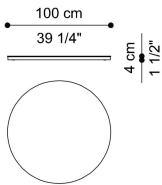

DIMENSIONS

DINING TABLE
F.GLA.124.A

L 300 D 125 H 75 CM

DINING TABLE
F.GLA.124.B

L 250 D 125 H 75 CM

DINING TABLE
F.GLA.121.A

Ø 200 H 75 CM

DINING TABLE
F.GLA.121.B

Ø 180 H 75 CM

DINING TABLE
F.GLA.121.C

Ø 160 H 75 CM

OPTIONAL

LAZY SUSAN
ALUMINIUM REVOLVING TRAY WITH BRUSHED
BRONZE FINISHING
F.LZS.851.ALX

LAZY SUSAN
ALUMINIUM REVOLVING TRAY WITH BRUSHED
BRONZE FINISHING
F.LZS.851.BLX