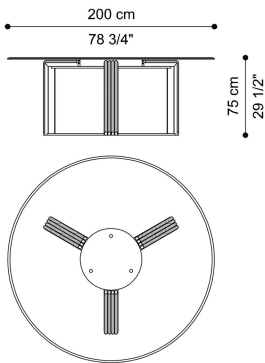

DIMENSIONS

DINING TABLE
F.GLA.124.A

L 300 D 125 H 75 CM

DINING TABLE
F.GLA.124.B

L 250 D 125 H 75 CM

DINING TABLE
F.GLA.121.A

Ø 200 H 75 CM

DINING TABLE
F.GLA.121.B

Ø 180 H 75 CM

DINING TABLE
F.GLA.121.C

Ø 160 H 75 CM

OPTIONAL

LAZY SUSAN
ALUMINIUM REVOLVING TRAY WITH BRUSHED
BRONZE FINISHING
F.LZS.851.ALX

LAZY SUSAN
ALUMINIUM REVOLVING TRAY WITH BRUSHED
BRONZE FINISHING
F.LZS.851.BLX