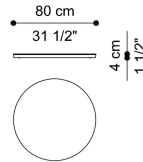

DIMENSIONS

DINING TABLE
F.GLA.124.A

L 300 D 125 H 75 CM

DINING TABLE
F.GLA.124.B

L 250 D 125 H 75 CM

DINING TABLE
F.GLA.121.A

Ø 200 H 75 CM

DINING TABLE
F.GLA.121.B

Ø 180 H 75 CM

DINING TABLE
F.GLA.121.C

Ø 160 H 75 CM

OPTIONAL

LAZY SUSAN
ALUMINIUM REVOLVING TRAY WITH BRUSHED
BRONZE FINISHING
F.LZS.851.ALX

LAZY SUSAN
ALUMINIUM REVOLVING TRAY WITH BRUSHED
BRONZE FINISHING
F.LZS.851.BLX