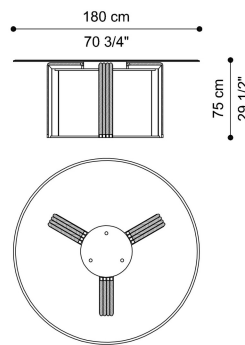

DIMENSIONS

DINING TABLE
F.GLA.124.A

L 300 D 125 H 75 CM

DINING TABLE
F.GLA.124.B

L 250 D 125 H 75 CM

DINING TABLE
F.GLA.121.A

Ø 200 H 75 CM

DINING TABLE
F.GLA.121.B

Ø 180 H 75 CM

DINING TABLE
F.GLA.121.C

Ø 160 H 75 CM

OPTIONAL

LAZY SUSAN
ALUMINIUM REVOLVING TRAY WITH BRUSHED
BRONZE FINISHING
F.LZS.851.ALX

LAZY SUSAN
ALUMINIUM REVOLVING TRAY WITH BRUSHED
BRONZE FINISHING
F.LZS.851.BLX