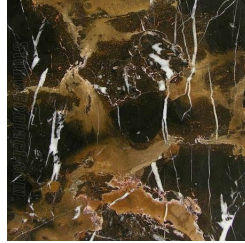

NORREBRO  
LOW TABLES

GIANFRANCO  
**FERRE**  
HOME

---

DESCRIPTION

Structure in metal with Brushed Bronze, matt Black or Black Chrome finishing.  
Top in marble or onyx from the collection and in wood with Tay Veneered Dyed Smokey Grey finishing or Canaletto Walnut Veneered finishing.

METAL

Metal Black - Matt

Metal Black Chrome  
- Glossy

Metal Brushed  
Bronze

TOP

MARBLE/ONYX

Cloudy Grey Onyx -  
Polished

Marble cat. A Bianco  
Carrara - Polished

Marble cat. A Black  
and Gold - Polished

Marble cat. A Black  
Marquina - Polished

Marble cat. A  
Damasco - Brushed

Marble cat. A  
Emperador Dark -  
Polished

Marble cat. A Open  
Pore Travertino

Marble cat. B Sahara  
Noir - Polyester  
Polished

WOOD

Canaletto Walnut -  
Matt

Tay Veneered Dyed  
Smokey Grey - Matt