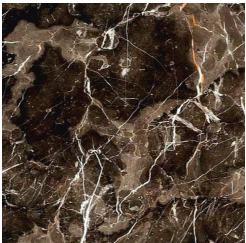

NORREBRO  
LOW TABLES

GIANFRANCO  
**FERRE**  
HOME

---

DESCRIPTION

Structure in metal with Brushed Bronze, matt Black or Black Chrome finishing.  
Top in marble or onyx from the collection and in wood with Tay Veneered Dyed Smokey Grey finishing or Canaletto Walnut Veneered finishing.

METAL

Metal Black - Matt

Metal Black Chrome  
- Glossy

Metal Brushed  
Bronze

TOP

MARBLE/ONYX

Cloudy Grey Onyx -  
Polished

Marble cat. A Bianco  
Carrara - Polished

Marble cat. A Black  
and Gold - Polished

Marble cat. A Black  
Marquina - Polished

Marble cat. A  
Damasco - Brushed

Marble cat. A  
Emperador Dark -  
Polished

Marble cat. A Open  
Pore Travertino

Marble cat. B Sahara  
Noir - Polyester  
Polished

WOOD

Canaletto Walnut -  
Matt

Tay Veneered Dyed  
Smokey Grey - Matt