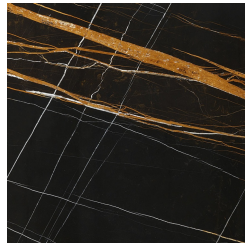

NORREBRO  
LOW TABLES

GIANFRANCO  
**FERRE**  
HOME

---

DESCRIPTION

Structure in metal with Brushed Bronze, matt Black or Black Chrome finishing.  
Top in marble or onyx from the collection and in wood with Tay Veneered Dyed Smokey Grey finishing or Canaletto Walnut Veneered finishing.

METAL

Metal Black - Matt

Metal Black Chrome  
- Glossy

Metal Brushed  
Bronze

TOP

MARBLE/ONYX

Cloudy Grey Onyx -  
Polished

Marble cat. A Bianco  
Carrara - Polished

Marble cat. A Black  
and Gold - Polished

Marble cat. A Black  
Marquina - Polished

Marble cat. A  
Damasco - Brushed

Marble cat. A  
Emperador Dark -  
Polished

Marble cat. A Open  
Pore Travertino

Marble cat. B Sahara  
Noir - Polyester  
Polished

WOOD

Canaletto Walnut -  
Matt

Tay Veneered Dyed  
Smokey Grey - Matt