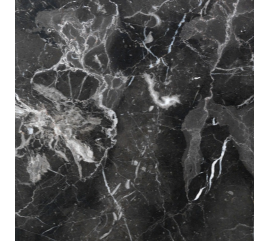

NORREBRO  
LOW TABLES

GIANFRANCO  
**FERRE**  
HOME

---

DESCRIPTION

Structure in metal with Brushed Bronze, matt Black or Black Chrome finishing.  
Top in marble or onyx from the collection and in wood with Tay Veneered Dyed Smokey Grey finishing or Canaletto Walnut Veneered finishing.

METAL

Metal Black - Matt

Metal Black Chrome  
- Glossy

Metal Brushed  
Bronze

TOP

MARBLE/ONYX

Cloudy Grey Onyx -  
Polished

Marble cat. A Bianco  
Carrara - Polished

Marble cat. A Black  
and Gold - Polished

Marble cat. A Black  
Marquina - Polished

Marble cat. A  
Damasco - Brushed

Marble cat. A  
Emperador Dark -  
Polished

Marble cat. A Open  
Pore Travertino

Marble cat. B Sahara  
Noir - Polyester  
Polished

WOOD

Canaletto Walnut -  
Matt

Tay Veneered Dyed  
Smokey Grey - Matt