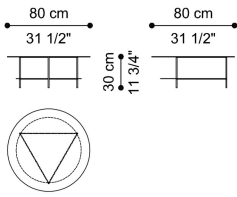

LOWERY
LOW TABLES

GIANFRANCO
FERRE
HOME

DESCRIPTION

Structure and upper top in iron with Black (glossy) finishing.
Lower top in iron or wood in the finishings from the collection.

DIMENSIONS

LOW TABLE
F.LOW.232.A

Ø 80 H 30 CM

LOW TABLE
F.LOW.231.A

Ø 30 H 60 CM

LOW TABLE
F.LOW.231.B

Ø 30 H 60 CM

LOW TABLE
F.LOW.231.C

Ø 30 H 60 CM

STRUCTURE/TOP