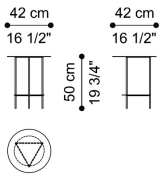

LOWERY
LOW TABLES

GIANFRANCO
FERRE
HOME

DESCRIPTION

Structure and upper top in iron with Black (glossy) finishing.
Lower top in iron or wood in the finishings from the collection.

DIMENSIONS

LOW TABLE
F.LOW.232.A

Ø 80 H 30 CM

LOW TABLE
F.LOW.231.A

Ø 30 H 60 CM

LOW TABLE
F.LOW.231.B

Ø 30 H 60 CM

LOW TABLE
F.LOW.231.C

Ø 30 H 60 CM

STRUCTURE/TOP