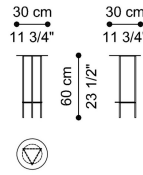

LOWERY
LOW TABLES

GIANFRANCO
FERRE
HOME

DESCRIPTION

Structure and upper top in iron with Black (glossy) finishing.
Lower top in iron or wood in the finishings from the collection.

DIMENSIONS

LOW TABLE
F.LOW.232.A

Ø 80 H 30 CM

LOW TABLE
F.LOW.231.A

Ø 30 H 60 CM

LOW TABLE
F.LOW.231.B

Ø 30 H 60 CM

LOW TABLE
F.LOW.231.C

Ø 30 H 60 CM

STRUCTURE/TOP