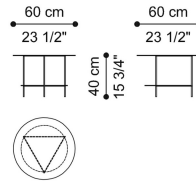

LOWERY
LOW TABLES

GIANFRANCO
FERRE
HOME

DESCRIPTION

Structure and upper top in iron with Black (glossy) finishing.
Lower top in iron or wood in the finishings from the collection.

DIMENSIONS

LOW TABLE
F.LOW.232.A

Ø 80 H 30 CM

LOW TABLE
F.LOW.231.A

Ø 30 H 60 CM

LOW TABLE
F.LOW.231.B

Ø 30 H 60 CM

LOW TABLE
F.LOW.231.C

Ø 30 H 60 CM

STRUCTURE/TOP