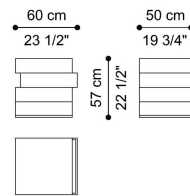

JENGA
LOW TABLES

GIANFRANCO
FERRE
HOME

DESCRIPTION

Structure in bronzed and clear glass or smoked and satin clear glass. Tips in Brushed Bronze finishing.

DIMENSIONS

LOW TABLE
F.JEN.232.A

L 140 D 150 H 45 CM

LOW TABLE
F.JEN.231.A

L 60 D 50 H 57 CM

STRUCTURE

GLASS

Bronzed Glass

Clear Glass

Smoked Glass

TIPS