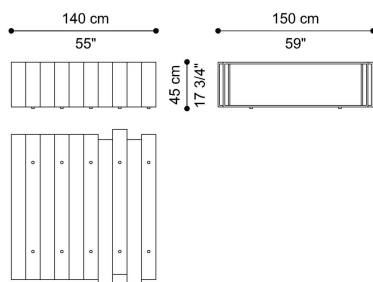

JENGA
LOW TABLES

GIANFRANCO
FERRE
HOME

DESCRIPTION

Structure in bronzed and clear glass or smoked and satin clear glass. Tips in Brushed Bronze finishing.

DIMENSIONS

LOW TABLE
F.JEN.232.A

L 140 D 150 H 45 CM

LOW TABLE
F.JEN.231.A

L 60 D 50 H 57 CM

STRUCTURE

GLASS

Bronzed Glass

Clear Glass

Smoked Glass

TIPS