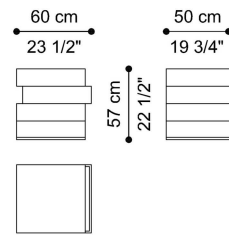

JENGA
LOW TABLES

GIANFRANCO
FERRE
HOME

DESCRIPTION

Structure in bronzed and clear glass or smoked and satin clear glass. Tips in Brushed Bronze finishing.

DIMENSIONS

LOW TABLE F.JEN.232.A

L 140 D 150 H 45 CM

LOW TABLE F.JEN.231.A

L 60 D 50 H 57 CM

TIPS

METAL

Brushed Bronze

Metal Brushed
Bronze