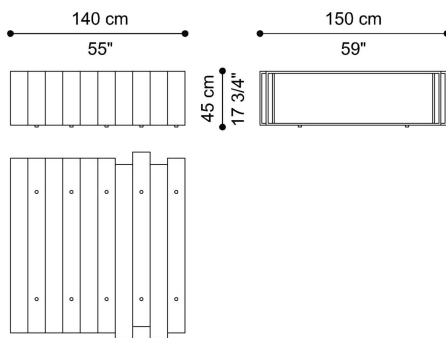

JENGA
LOW TABLES

GIANFRANCO
FERRE
HOME

DESCRIPTION

Structure in bronzed and clear glass or smoked and satin clear glass. Tips in Brushed Bronze finishing.

DIMENSIONS

LOW TABLE F.JEN.232.A

L 140 D 150 H 45 CM

LOW TABLE F.JEN.231.A

L 60 D 50 H 57 CM

TIPS

METAL

Brushed Bronze

Metal Brushed
Bronze