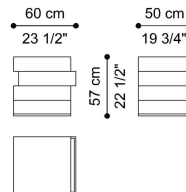

JENGA  
LOW TABLES

GIANFRANCO  
**FERRE**  
HOME

---

**DESCRIPTION**

Structure in bronzed and clear glass or smoked and satin clear glass. Tips in Brushed Bronze finishing.

---

**DIMENSIONS**

**LOW TABLE  
F.JEN.232.A**

L 140 D 150 H 45 CM

**LOW TABLE  
F.JEN.231.A**

L 60 D 50 H 57 CM

---

**TIPS**

**METAL**

**Metal Brushed  
Bronze**