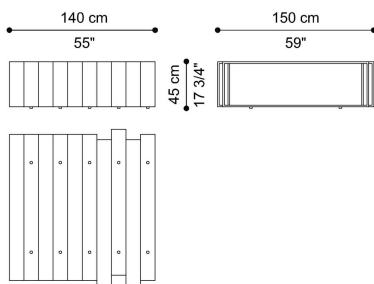

JENGA  
LOW TABLES

GIANFRANCO  
**FERRE**  
HOME

---

**DESCRIPTION**

Structure in bronzed and clear glass or smoked and satin clear glass. Tips in Brushed Bronze finishing.

---

**DIMENSIONS**

**LOW TABLE  
F.JEN.232.A**

L 140 D 150 H 45 CM

**LOW TABLE  
F.JEN.231.A**

L 60 D 50 H 57 CM

---

**TIPS**

**METAL**

**Metal Brushed  
Bronze**