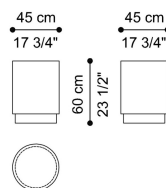

**GRACIA**  
LOW TABLES

**GIANFRANCO**  
**FERRE**  
HOME

DESCRIPTION

Structure in metal with Brushed Bronze finishing.  
Base in wood with Black Lacquered finishing.

DIMENSIONS

LOW TABLE  
**F.GRA.232.A**

Ø 100 H 30 CM

LOW TABLE  
**F.GRA.231.A**

Ø 27 H 55 CM

LOW TABLE  
**F.GRA.231.B**

Ø 35 H 65 CM

LOW TABLE  
**F.GRA.231.C**

Ø 45 H 60 CM

---