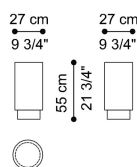

**GRACIA**  
LOW TABLES

**GIANFRANCO**  
**FERRE**  
HOME

DESCRIPTION

Structure in metal with Brushed Bronze finishing.  
Base in wood with Black Lacquered finishing.

DIMENSIONS

LOW TABLE  
**F.GRA.232.A**

Ø 100 H 30 CM

LOW TABLE  
**F.GRA.231.A**

Ø 27 H 55 CM

LOW TABLE  
**F.GRA.231.B**

Ø 35 H 65 CM

LOW TABLE  
**F.GRA.231.C**

Ø 45 H 60 CM

---