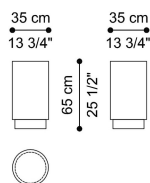

**GRACIA**  
LOW TABLES

**GIANFRANCO**  
**FERRE**  
HOME

DESCRIPTION

Structure in metal with Brushed Bronze finishing.  
Base in wood with Black Lacquered finishing.

DIMENSIONS

LOW TABLE  
**F.GRA.232.A**

Ø 100 H 30 CM

LOW TABLE  
**F.GRA.231.A**

Ø 27 H 55 CM

LOW TABLE  
**F.GRA.231.B**

Ø 35 H 65 CM

LOW TABLE  
**F.GRA.231.C**

Ø 45 H 60 CM

---