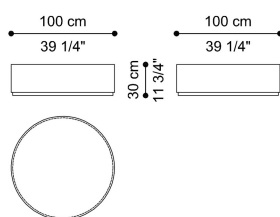

**GRACIA**  
LOW TABLES

**GIANFRANCO**  
**FERRE**  
HOME

DESCRIPTION

Structure in metal with Brushed Bronze finishing.  
Base in wood with Black Lacquered finishing.

DIMENSIONS

LOW TABLE  
**F.GRA.232.A**

Ø 100 H 30 CM

LOW TABLE  
**F.GRA.231.A**

Ø 27 H 55 CM

LOW TABLE  
**F.GRA.231.B**

Ø 35 H 65 CM

LOW TABLE  
**F.GRA.231.C**

Ø 45 H 60 CM

---