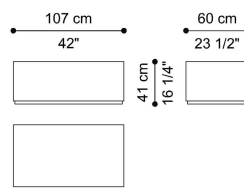

FLAIR
LOW TABLES

GIANFRANCO
FERRE
HOME

DESCRIPTION

Structure in wood covered in Porcelain Gres from the collection.
Wooden base with Black Lacquered finishing.

DIMENSIONS

LOW TABLE
F.FLA.232.A

L 180 D 120 H 34 CM

LOW TABLE
F.FLA.231.A

L 107 D 60 H 41 CM

STRUCTURE

PORCELAIN GRES

Porcelain Gres
Calacatta Maximum
- Glossy

Porcelain Gres
Travertino - Glossy

BASE

WOOD