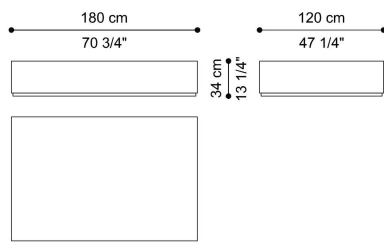

FLAIR
LOW TABLES

GIANFRANCO
FERRE
HOME

DESCRIPTION

Structure in wood covered in Porcelain Gres from the collection.
Wooden base with Black Lacquered finishing.

DIMENSIONS

LOW TABLE
F.FLA.232.A

L 180 D 120 H 34 CM

LOW TABLE
F.FLA.231.A

L 107 D 60 H 41 CM

STRUCTURE

PORCELAIN GRES

Porcelain Gres
Calacatta Maximum
- Glossy

Porcelain Gres
Travertino - Glossy

BASE

WOOD