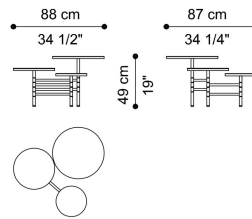

DOYLE  
LOW TABLES

GIANFRANCO  
**FERRE**  
HOME

DESCRIPTION

Metal structure with articulated arms in Brushed Bronze finishing.  
Tops in metal in different finishings from the collection.  
Dimensions change according to the degree of opening.

DIMENSIONS

LOW TABLE  
**F.DOE.232.A**

L 161 D 147 H 66 CM

LOW TABLE  
**F.DOE.231.A**

L 88 D 87 H 49 CM

---

STRUCTURE

METAL