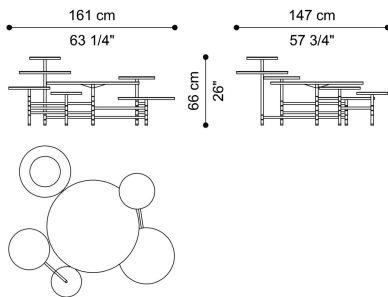

DOYLE  
LOW TABLES

GIANFRANCO  
**FERRE**  
HOME

DESCRIPTION

Metal structure with articulated arms in Brushed Bronze finishing.  
Tops in metal in different finishings from the collection.  
Dimensions change according to the degree of opening.

DIMENSIONS

LOW TABLE  
**F.DOE.232.A**

L 161 D 147 H 66 CM

LOW TABLE  
**F.DOE.231.A**

L 88 D 87 H 49 CM

---

STRUCTURE

METAL