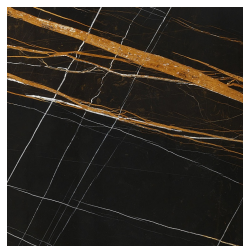

DOPPLER  
LOW TABLES

GIANFRANCO  
**FERRE**  
HOME

**DESCRIPTION**

Structure in metal with Black (matt) finishing.  
Top in multilayer wood with Tay Veneered Dyed Smokey Grey finishing or Canaletto Walnut Veneered finishing or in marble or onyx from the collection.

Marble Cat. A  
Bianco Carrara -  
Polished

Marble Cat. A Black  
And Gold - Polished

Marble Cat. A  
Damasco - Brushed

Marble Cat. A  
Emperador Dark -  
Polished

Marble Cat. A Black  
Marquina - Polished

Marble Cat. A  
Travertino - Honed

Cloudy Grey Onyx -  
Polished

Marble Cat. B  
Sahara Noir -  
Polyester Polished

**WOOD**

Tay Veneered Dyed  
Smokey Grey - Matt

Canaletto Walnut -  
Matt