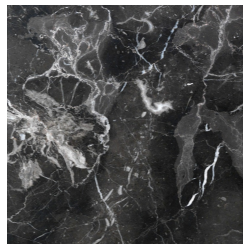

DOPPLER  
LOW TABLES

GIANFRANCO  
**FERRE**  
HOME

**DESCRIPTION**

Structure in metal with Black (matt) finishing.  
Top in multilayer wood with Tay Veneered Dyed Smokey Grey finishing or Canaletto Walnut Veneered finishing or in marble or onyx from the collection.

Marble Cat. A  
Bianco Carrara -  
Polished

Marble Cat. A Black  
And Gold - Polished

Marble Cat. A  
Damasco - Brushed

Marble Cat. A  
Emperador Dark -  
Polished

Marble Cat. A Black  
Marquina - Polished

Marble Cat. A  
Travertino - Honed

Cloudy Grey Onyx -  
Polished

Marble Cat. B  
Sahara Noir -  
Polyester Polished

**WOOD**

Tay Veneered Dyed  
Smokey Grey - Matt

Canaletto Walnut -  
Matt