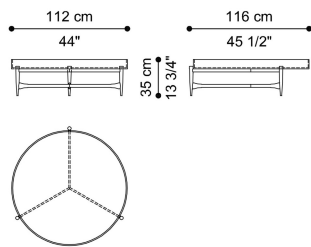

CHAMBERS
LOW TABLES

GIANFRANCO
FERRE
HOME

DESCRIPTION

Structure in solid beech wood Dyed Smokey Grey.
Top in multilayer poplar wood covered in Saddle Leather from the collection.

DIMENSIONS

LOW TABLE
F.CHB.232.A

L 112 D 116 H 35 CM

LOW TABLE
F.CHB.231.A

L 53 D 57 H 60 CM

STRUCTURE

WOOD

Beech Wood Dyed
Smokey Grey - Matt

TOP

SADDLE LEATHER