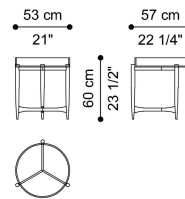

CHAMBERS
LOW TABLES

GIANFRANCO
FERRE
HOME

DESCRIPTION

Structure in solid beech wood Dyed Smokey Grey.
Top in multilayer poplar wood covered in Saddle Leather from the collection.

DIMENSIONS

LOW TABLE
F.CHB.232.A

L 112 D 116 H 35 CM

LOW TABLE
F.CHB.231.A

L 53 D 57 H 60 CM

STRUCTURE

WOOD

Beech Wood Dyed
Smokey Grey - Matt

TOP

SADDLE LEATHER