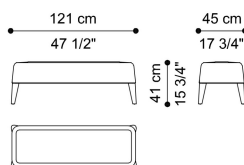

DIMENSIONS

POUF
F.MIN.561.A

L 40 D 40 H 41 CM

BENCH
F.MIN.561.C

L 121 D 45 H 41 CM

UPHOLSTERY

FABRIC / LEATHER

 [download the file in the product page](#)