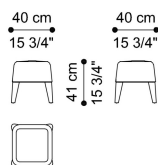

DIMENSIONS

POUF
F.MIN.561.A

L 40 D 40 H 41 CM

BENCH
F.MIN.561.C

L 121 D 45 H 41 CM

UPHOLSTERY

FABRIC / LEATHER

 [download the file in the product page](#)