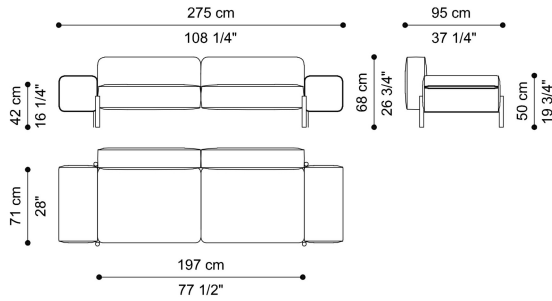

Decorative insert on the external side of the armrests in Saddle Leather from the collection.

Feet in cylindrical steel tubing with Black Chrome finishing.

Decorative cushions not included.

DIMENSIONS

3-SEATER SOFA
F.YOR.211.A

L 275 D 95 H 68 CM

2-SEATER SOFA
F.YOR.211.B

L 240 D 95 H 68 CM

FEET

METAL

Metal Black Chrome
- Glossy

DECORATIVE INSERT

SADDLE LEATHER