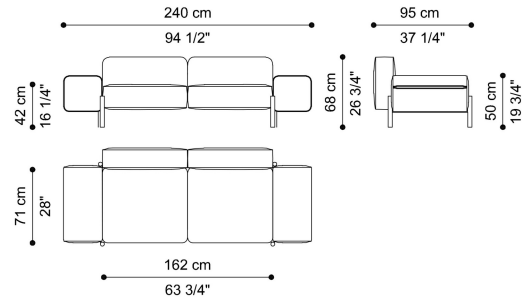

Decorative insert on the external side of the armrests in Saddle Leather from the collection.

Feet in cylindrical steel tubing with Black Chrome finishing.

Decorative cushions not included.

DIMENSIONS

3-SEATER SOFA
F.YOR.211.A

L 275 D 95 H 68 CM

2-SEATER SOFA
F.YOR.211.B

L 240 D 95 H 68 CM

FEET

METAL

Metal Black Chrome
- Glossy

DECORATIVE INSERT

SADDLE LEATHER