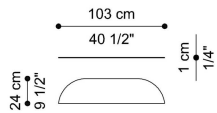

SECTIONAL SOFA
LINEAR BACK SHELF ELEMENT - SHORT
(ONLY FOR F.SEA.211.A)
F.SEA.212.D

L 103 D 24 H 1 CM

SECTIONAL SOFA
ANGULAR BACK SHELF ELEMENT
(ONLY FOR F.SEA.213.J - F.SEA.213.K - F.SEA.213.J -
F.SEA.213.L - F.SEA.213.M - F.SEA.213.N -
F.SEA.213.O)
F.SEA.212.E