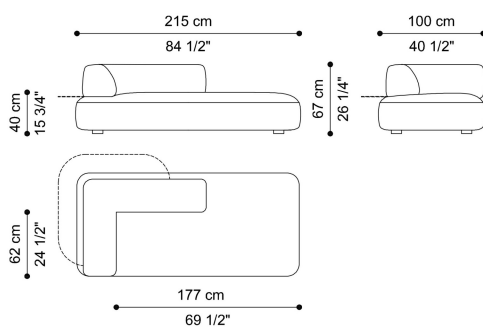

**DIMENSIONS**

SECTIONAL SOFA  
LEFT END ELEMENT WITH BACKREST AND  
ARMREST CUSHION  
**F.SEA.213.A**

L 215 D 100 H 67 CM

SECTIONAL SOFA  
RIGHT END ELEMENT WITH BACKREST AND  
ARMREST CUSHION  
**F.SEA.213.B**

L 215 D 100 H 67 CM

SECTIONAL SOFA  
CORNER ELEMENT - LEFT CORNER BACKREST  
**F.SEA.213.J**

L 215 D 100 H 67 CM

SECTIONAL SOFA  
CORNER ELEMENT - RIGHT CORNER BACKREST  
**F.SEA.213.K**

L 215 D 100 H 67 CM

SECTIONAL SOFA  
CORNER ELEMENT - LEFT LONG BACKREST  
**F.SEA.213.L**

L 215 D 100 H 67 CM

SECTIONAL SOFA  
CORNER ELEMENT - RIGHT LONG BACKREST  
**F.SEA.213.M**

L 215 D 100 H 67 CM

SECTIONAL SOFA  
CORNER ELEMENT - LEFT SHORT BACKREST AND  
RIGHT ARMREST CUSHION  
**F.SEA.213.N**

L 215 D 100 H 67 CM

SECTIONAL SOFA  
CORNER ELEMENT - RIGHT SHORT BACKREST AND  
LEFT ARMREST CUSHION  
**F.SEA.213.O**

L 215 D 100 H 67 CM

SECTIONAL SOFA  
CHAISE LONGUE ELEMENT - LEFT WITH BACKREST  
**F.SEA.213.P**