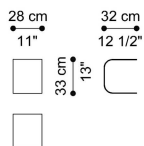

L 215 D 100 H 67 CM

SECTIONAL SOFA  
CORNER ELEMENT - RIGHT SHORT BACKREST AND  
LEFT ARMREST CUSHION  
**F.SEA.213.O**

L 215 D 100 H 67 CM

SECTIONAL SOFA  
CHAISE LONGUE ELEMENT - LEFT WITH BACKREST  
**F.SEA.213.P**

L 215 D 100 H 67 CM

SECTIONAL SOFA  
CHAISE LONGUE ELEMENT - RIGHT WITH  
BACKREST  
**F.SEA.213.Q**

L 215 D 100 H 67 CM

SECTIONAL SOFA  
POUF  
**F.SEA.213.X**

L 100 D 100 H 40 CM

LOW TABLE  
**F.SEA.231.A**

L 71 D 39 H 43 CM

3-SEATER SOFA  
**F.SEA.211.B**

L 275 D 100 H 67 CM

2-SEATER SOFA  
**F.SEA.211.A**

L 215 D 100 H 67 CM

SECTIONAL SOFA  
ARMREST SUPPORT ELEMENT  
**F.SEA.212.A**

L 28 D 32 H 33 CM

SECTIONAL SOFA  
LINEAR BACK SHELF ELEMENT - LONG  
(ONLY FOR F.SEA.213.A - F.SEA.213.B - F.SEA.213.P  
- F.SEA.213.Q - F.SEA.211.B)  
**F.SEA.212.C**

L 108 D 108 H 1 CM