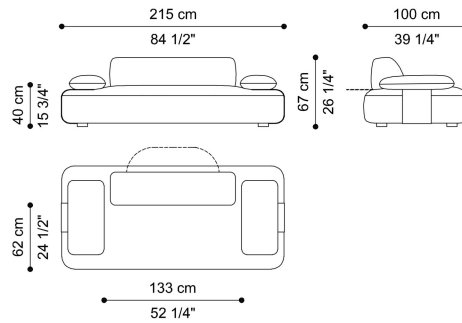

L 215 D 100 H 67 CM

SECTIONAL SOFA  
CORNER ELEMENT - LEFT CORNER BACKREST  
**F.SEA.213.J**

L 215 D 100 H 67 CM

SECTIONAL SOFA  
CORNER ELEMENT - RIGHT CORNER BACKREST  
**F.SEA.213.K**

L 215 D 100 H 67 CM

L 215 D 100 H 67 CM

SECTIONAL SOFA  
CORNER ELEMENT - RIGHT SHORT BACKREST AND  
LEFT ARMREST CUSHION  
**F.SEA.213.O**

L 215 D 100 H 67 CM

SECTIONAL SOFA  
CHAISE LONGUE ELEMENT - LEFT WITH BACKREST  
**F.SEA.213.P**

L 215 D 100 H 67 CM

SECTIONAL SOFA  
CHAISE LONGUE ELEMENT - RIGHT WITH  
BACKREST  
**F.SEA.213.Q**

L 215 D 100 H 67 CM

SECTIONAL SOFA  
POUF  
**F.SEA.213.X**

L 100 D 100 H 40 CM

LOW TABLE  
**F.SEA.231.A**

L 71 D 39 H 43 CM

3-SEATER SOFA  
**F.SEA.211.B**

L 275 D 100 H 67 CM

2-SEATER SOFA  
**F.SEA.211.A**

L 215 D 100 H 67 CM

SECTIONAL SOFA  
ARMREST SUPPORT ELEMENT  
**F.SEA.212.A**

L 28 D 32 H 33 CM

SECTIONAL SOFA  
LINEAR BACK SHELF ELEMENT - LONG  
(ONLY FOR F.SEA.213.A - F.SEA.213.B - F.SEA.213.P  
- F.SEA.213.Q - F.SEA.211.B)  
**F.SEA.212.C**