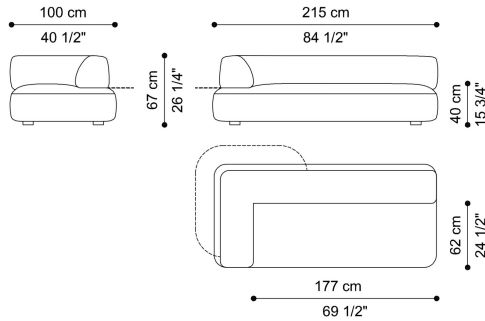

**DIMENSIONS**

SECTIONAL SOFA  
LEFT END ELEMENT WITH BACKREST AND  
ARMREST CUSHION  
**F.SEA.213.A**

L 215 D 100 H 67 CM

SECTIONAL SOFA  
RIGHT END ELEMENT WITH BACKREST AND  
ARMREST CUSHION  
**F.SEA.213.B**

L 215 D 100 H 67 CM

SECTIONAL SOFA  
CORNER ELEMENT - LEFT CORNER BACKREST  
**F.SEA.213.J**

L 215 D 100 H 67 CM

SECTIONAL SOFA  
CORNER ELEMENT - RIGHT CORNER BACKREST  
**F.SEA.213.K**

L 215 D 100 H 67 CM

SECTIONAL SOFA  
CORNER ELEMENT - LEFT LONG BACKREST  
**F.SEA.213.L**

L 215 D 100 H 67 CM

SECTIONAL SOFA  
CORNER ELEMENT - RIGHT LONG BACKREST  
**F.SEA.213.M**

L 215 D 100 H 67 CM

SECTIONAL SOFA  
CORNER ELEMENT - LEFT SHORT BACKREST AND  
RIGHT ARMREST CUSHION  
**F.SEA.213.N**

L 215 D 100 H 67 CM

SECTIONAL SOFA  
CORNER ELEMENT - RIGHT SHORT BACKREST AND  
LEFT ARMREST CUSHION  
**F.SEA.213.O**

L 215 D 100 H 67 CM

SECTIONAL SOFA  
CHAISE LONGUE ELEMENT - LEFT WITH BACKREST  
**F.SEA.213.P**