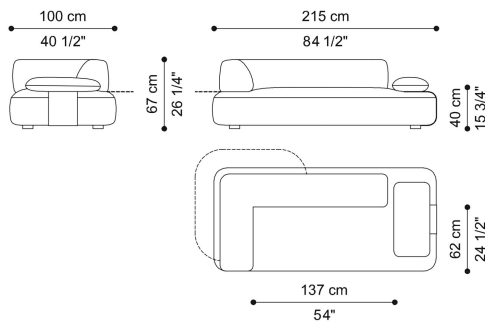

**DIMENSIONS**

SECTIONAL SOFA  
LEFT END ELEMENT WITH BACKREST AND  
ARMREST CUSHION  
**F.SEA.213.A**

L 215 D 100 H 67 CM

SECTIONAL SOFA  
RIGHT END ELEMENT WITH BACKREST AND  
ARMREST CUSHION  
**F.SEA.213.B**

L 215 D 100 H 67 CM

SECTIONAL SOFA  
CORNER ELEMENT - LEFT CORNER BACKREST  
**F.SEA.213.J**

L 215 D 100 H 67 CM

SECTIONAL SOFA  
CORNER ELEMENT - RIGHT CORNER BACKREST  
**F.SEA.213.K**

L 215 D 100 H 67 CM

SECTIONAL SOFA  
CORNER ELEMENT - LEFT LONG BACKREST  
**F.SEA.213.L**

L 215 D 100 H 67 CM

SECTIONAL SOFA  
CORNER ELEMENT - RIGHT LONG BACKREST  
**F.SEA.213.M**

L 215 D 100 H 67 CM

SECTIONAL SOFA  
CORNER ELEMENT - LEFT SHORT BACKREST AND  
RIGHT ARMREST CUSHION  
**F.SEA.213.N**

L 215 D 100 H 67 CM

SECTIONAL SOFA  
CORNER ELEMENT - RIGHT SHORT BACKREST AND  
LEFT ARMREST CUSHION  
**F.SEA.213.O**

L 215 D 100 H 67 CM

SECTIONAL SOFA  
CHAISE LONGUE ELEMENT - LEFT WITH BACKREST  
**F.SEA.213.P**