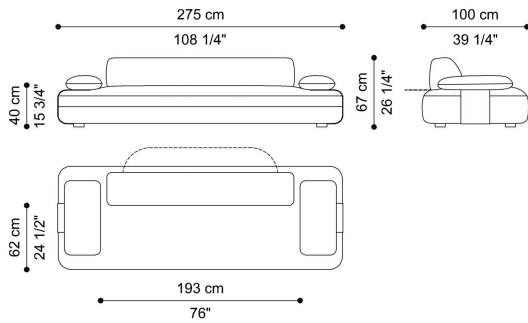

3-SEATER SOFA
F.SEA.211.B

L 275 D 100 H 67 CM