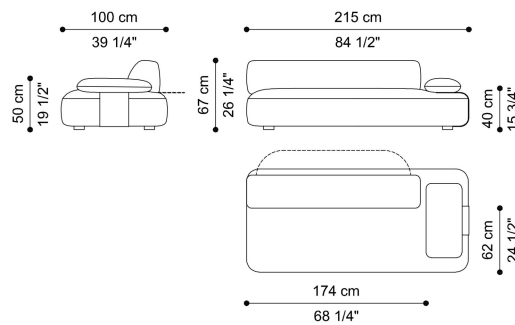

**DIMENSIONS**

SECTIONAL SOFA  
LEFT END ELEMENT WITH BACKREST AND  
ARMREST CUSHION  
**F.SEA.213.A**

L 215 D 100 H 67 CM

SECTIONAL SOFA  
RIGHT END ELEMENT WITH BACKREST AND  
ARMREST CUSHION  
**F.SEA.213.B**

L 215 D 100 H 67 CM

SECTIONAL SOFA  
CORNER ELEMENT - LEFT CORNER BACKREST  
**F.SEA.213.J**

L 215 D 100 H 67 CM

SECTIONAL SOFA  
CORNER ELEMENT - RIGHT CORNER BACKREST  
**F.SEA.213.K**

L 215 D 100 H 67 CM

SECTIONAL SOFA  
CORNER ELEMENT - LEFT LONG BACKREST  
**F.SEA.213.L**

L 215 D 100 H 67 CM

SECTIONAL SOFA  
CORNER ELEMENT - RIGHT LONG BACKREST  
**F.SEA.213.M**

L 215 D 100 H 67 CM

SECTIONAL SOFA  
CORNER ELEMENT - LEFT SHORT BACKREST AND  
RIGHT ARMREST CUSHION  
**F.SEA.213.N**

L 215 D 100 H 67 CM

SECTIONAL SOFA  
CORNER ELEMENT - RIGHT SHORT BACKREST AND  
LEFT ARMREST CUSHION  
**F.SEA.213.O**

L 215 D 100 H 67 CM

SECTIONAL SOFA  
CHAISE LONGUE ELEMENT - LEFT WITH BACKREST  
**F.SEA.213.P**