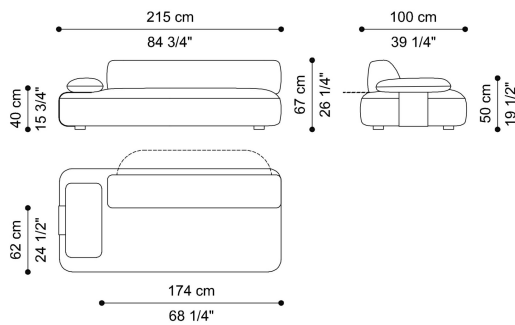

**DIMENSIONS**

SECTIONAL SOFA  
LEFT END ELEMENT WITH BACKREST AND  
ARMREST CUSHION  
**F.SEA.213.A**

L 215 D 100 H 67 CM

SECTIONAL SOFA  
RIGHT END ELEMENT WITH BACKREST AND  
ARMREST CUSHION  
**F.SEA.213.B**

L 215 D 100 H 67 CM

SECTIONAL SOFA  
CORNER ELEMENT - LEFT CORNER BACKREST  
**F.SEA.213.J**

L 215 D 100 H 67 CM

SECTIONAL SOFA  
CORNER ELEMENT - RIGHT CORNER BACKREST  
**F.SEA.213.K**

L 215 D 100 H 67 CM

SECTIONAL SOFA  
CORNER ELEMENT - LEFT LONG BACKREST  
**F.SEA.213.L**

L 215 D 100 H 67 CM

SECTIONAL SOFA  
CORNER ELEMENT - RIGHT LONG BACKREST  
**F.SEA.213.M**

L 215 D 100 H 67 CM

SECTIONAL SOFA  
CORNER ELEMENT - LEFT SHORT BACKREST AND  
RIGHT ARMREST CUSHION  
**F.SEA.213.N**

L 215 D 100 H 67 CM

SECTIONAL SOFA  
CORNER ELEMENT - RIGHT SHORT BACKREST AND  
LEFT ARMREST CUSHION  
**F.SEA.213.O**

L 215 D 100 H 67 CM

SECTIONAL SOFA  
CHAISE LONGUE ELEMENT - LEFT WITH BACKREST  
**F.SEA.213.P**