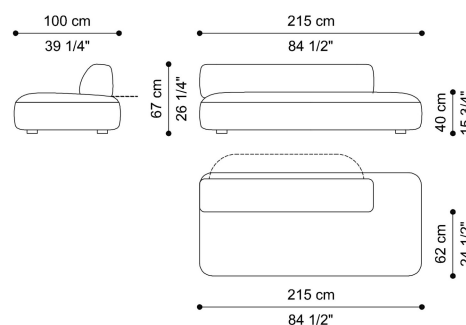

L 215 D 100 H 67 CM

SECTIONAL SOFA  
CORNER ELEMENT - LEFT CORNER BACKREST  
**F.SEA.213.J**

L 215 D 100 H 67 CM

SECTIONAL SOFA  
CORNER ELEMENT - RIGHT CORNER BACKREST  
**F.SEA.213.K**

L 215 D 100 H 67 CM

SECTIONAL SOFA  
CORNER ELEMENT - LEFT LONG BACKREST  
**F.SEA.213.L**

L 215 D 100 H 67 CM

SECTIONAL SOFA  
CORNER ELEMENT - RIGHT LONG BACKREST  
**F.SEA.213.M**

L 215 D 100 H 67 CM

SECTIONAL SOFA  
CORNER ELEMENT - LEFT SHORT BACKREST AND  
RIGHT ARMREST CUSHION  
**F.SEA.213.N**

L 215 D 100 H 67 CM

SECTIONAL SOFA  
CORNER ELEMENT - RIGHT SHORT BACKREST AND  
LEFT ARMREST CUSHION  
**F.SEA.213.O**

L 215 D 100 H 67 CM

SECTIONAL SOFA  
CHAISE LONGUE ELEMENT - LEFT WITH BACKREST  
**F.SEA.213.P**

L 215 D 100 H 67 CM

SECTIONAL SOFA  
CHAISE LONGUE ELEMENT - RIGHT WITH  
BACKREST  
**F.SEA.213.Q**

L 215 D 100 H 67 CM

SECTIONAL SOFA  
POUF  
**F.SEA.213.X**

L 100 D 100 H 40 CM

LOW TABLE  
**F.SEA.231.A**