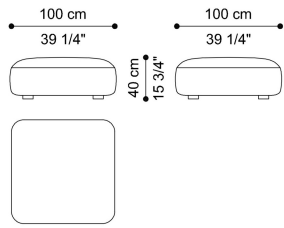

L 215 D 100 H 67 CM

SECTIONAL SOFA  
CORNER ELEMENT - LEFT CORNER BACKREST  
**F.SEA.213.J**

L 215 D 100 H 67 CM

SECTIONAL SOFA  
CORNER ELEMENT - RIGHT CORNER BACKREST  
**F.SEA.213.K**

L 215 D 100 H 67 CM

SECTIONAL SOFA  
CORNER ELEMENT - LEFT LONG BACKREST  
**F.SEA.213.L**

L 215 D 100 H 67 CM

SECTIONAL SOFA  
CORNER ELEMENT - RIGHT LONG BACKREST  
**F.SEA.213.M**

L 215 D 100 H 67 CM

SECTIONAL SOFA  
CORNER ELEMENT - LEFT SHORT BACKREST AND  
RIGHT ARMREST CUSHION  
**F.SEA.213.N**

L 215 D 100 H 67 CM

SECTIONAL SOFA  
CORNER ELEMENT - RIGHT SHORT BACKREST AND  
LEFT ARMREST CUSHION  
**F.SEA.213.O**

L 215 D 100 H 67 CM

SECTIONAL SOFA  
CHAISE LONGUE ELEMENT - LEFT WITH BACKREST  
**F.SEA.213.P**

L 215 D 100 H 67 CM

SECTIONAL SOFA  
CHAISE LONGUE ELEMENT - RIGHT WITH  
BACKREST  
**F.SEA.213.Q**

L 215 D 100 H 67 CM

SECTIONAL SOFA  
POUF  
**F.SEA.213.X**

L 100 D 100 H 40 CM

LOW TABLE  
**F.SEA.231.A**