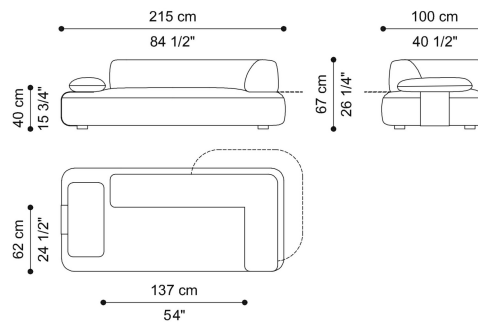

**DIMENSIONS**

SECTIONAL SOFA  
LEFT END ELEMENT WITH BACKREST AND  
ARMREST CUSHION  
**F.SEA.213.A**

L 215 D 100 H 67 CM

SECTIONAL SOFA  
RIGHT END ELEMENT WITH BACKREST AND  
ARMREST CUSHION  
**F.SEA.213.B**

L 215 D 100 H 67 CM

SECTIONAL SOFA  
CORNER ELEMENT - LEFT CORNER BACKREST  
**F.SEA.213.J**

L 215 D 100 H 67 CM

SECTIONAL SOFA  
CORNER ELEMENT - RIGHT CORNER BACKREST  
**F.SEA.213.K**

L 215 D 100 H 67 CM

SECTIONAL SOFA  
CORNER ELEMENT - LEFT LONG BACKREST  
**F.SEA.213.L**

L 215 D 100 H 67 CM

SECTIONAL SOFA  
CORNER ELEMENT - RIGHT LONG BACKREST  
**F.SEA.213.M**

L 215 D 100 H 67 CM

SECTIONAL SOFA  
CORNER ELEMENT - LEFT SHORT BACKREST AND  
RIGHT ARMREST CUSHION  
**F.SEA.213.N**

L 215 D 100 H 67 CM

SECTIONAL SOFA  
CORNER ELEMENT - RIGHT SHORT BACKREST AND  
LEFT ARMREST CUSHION  
**F.SEA.213.O**

L 215 D 100 H 67 CM

SECTIONAL SOFA  
CHAISE LONGUE ELEMENT - LEFT WITH BACKREST  
**F.SEA.213.P**