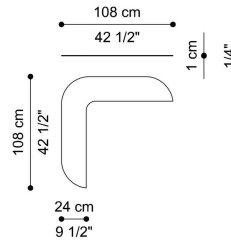

L 215 D 100 H 67 CM

SECTIONAL SOFA  
CORNER ELEMENT - RIGHT SHORT BACKREST AND  
LEFT ARMREST CUSHION  
**F.SEA.213.O**

L 215 D 100 H 67 CM

SECTIONAL SOFA  
CHAISE LONGUE ELEMENT - LEFT WITH BACKREST  
**F.SEA.213.P**

L 215 D 100 H 67 CM

SECTIONAL SOFA  
CHAISE LONGUE ELEMENT - RIGHT WITH  
BACKREST  
**F.SEA.213.Q**

L 215 D 100 H 67 CM

SECTIONAL SOFA  
POUF  
**F.SEA.213.X**

L 100 D 100 H 40 CM

LOW TABLE  
**F.SEA.231.A**

L 71 D 39 H 43 CM

3-SEATER SOFA  
**F.SEA.211.B**

L 275 D 100 H 67 CM

2-SEATER SOFA  
**F.SEA.211.A**

L 215 D 100 H 67 CM

SECTIONAL SOFA  
ARMREST SUPPORT ELEMENT  
**F.SEA.212.A**

L 28 D 32 H 33 CM

SECTIONAL SOFA  
LINEAR BACK SHELF ELEMENT - LONG  
(ONLY FOR F.SEA.213.A - F.SEA.213.B - F.SEA.213.P  
- F.SEA.213.Q - F.SEA.211.B)  
**F.SEA.212.C**

L 108 D 108 H 1 CM