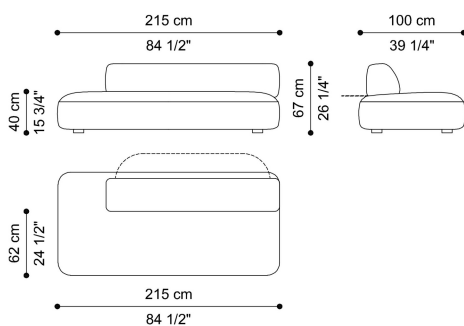

**DIMENSIONS**

SECTIONAL SOFA  
LEFT END ELEMENT WITH BACKREST AND  
ARMREST CUSHION  
**F.SEA.213.A**

L 215 D 100 H 67 CM

SECTIONAL SOFA  
RIGHT END ELEMENT WITH BACKREST AND  
ARMREST CUSHION  
**F.SEA.213.B**

L 215 D 100 H 67 CM

SECTIONAL SOFA  
CORNER ELEMENT - LEFT CORNER BACKREST  
**F.SEA.213.J**

L 215 D 100 H 67 CM

SECTIONAL SOFA  
CORNER ELEMENT - RIGHT CORNER BACKREST  
**F.SEA.213.K**

L 215 D 100 H 67 CM

SECTIONAL SOFA  
CORNER ELEMENT - LEFT LONG BACKREST  
**F.SEA.213.L**

L 215 D 100 H 67 CM

SECTIONAL SOFA  
CORNER ELEMENT - RIGHT LONG BACKREST  
**F.SEA.213.M**

L 215 D 100 H 67 CM

SECTIONAL SOFA  
CORNER ELEMENT - LEFT SHORT BACKREST AND  
RIGHT ARMREST CUSHION  
**F.SEA.213.N**

L 215 D 100 H 67 CM

SECTIONAL SOFA  
CORNER ELEMENT - RIGHT SHORT BACKREST AND  
LEFT ARMREST CUSHION  
**F.SEA.213.O**

L 215 D 100 H 67 CM

SECTIONAL SOFA  
CHAISE LONGUE ELEMENT - LEFT WITH BACKREST  
**F.SEA.213.P**