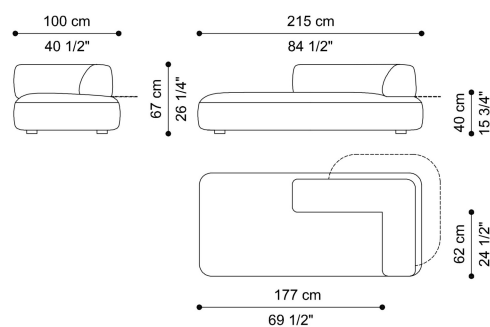

**DIMENSIONS**

SECTIONAL SOFA  
LEFT END ELEMENT WITH BACKREST AND  
ARMREST CUSHION  
**F.SEA.213.A**

L 215 D 100 H 67 CM

SECTIONAL SOFA  
RIGHT END ELEMENT WITH BACKREST AND  
ARMREST CUSHION  
**F.SEA.213.B**

L 215 D 100 H 67 CM

SECTIONAL SOFA  
CORNER ELEMENT - LEFT CORNER BACKREST  
**F.SEA.213.J**

L 215 D 100 H 67 CM

SECTIONAL SOFA  
CORNER ELEMENT - RIGHT CORNER BACKREST  
**F.SEA.213.K**

L 215 D 100 H 67 CM

SECTIONAL SOFA  
CORNER ELEMENT - LEFT LONG BACKREST  
**F.SEA.213.L**

L 215 D 100 H 67 CM

SECTIONAL SOFA  
CORNER ELEMENT - RIGHT LONG BACKREST  
**F.SEA.213.M**

L 215 D 100 H 67 CM

SECTIONAL SOFA  
CORNER ELEMENT - LEFT SHORT BACKREST AND  
RIGHT ARMREST CUSHION  
**F.SEA.213.N**

L 215 D 100 H 67 CM

SECTIONAL SOFA  
CORNER ELEMENT - RIGHT SHORT BACKREST AND  
LEFT ARMREST CUSHION  
**F.SEA.213.O**

L 215 D 100 H 67 CM

SECTIONAL SOFA  
CHAISE LONGUE ELEMENT - LEFT WITH BACKREST  
**F.SEA.213.P**