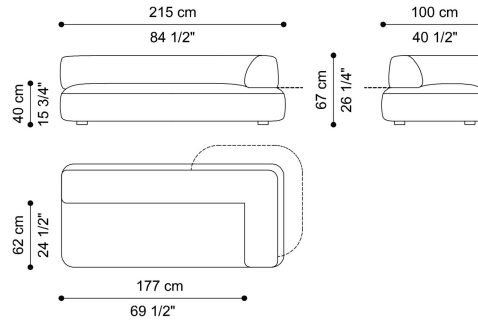

**DIMENSIONS**

SECTIONAL SOFA  
LEFT END ELEMENT WITH BACKREST AND  
ARMREST CUSHION  
**F.SEA.213.A**

L 215 D 100 H 67 CM

SECTIONAL SOFA  
RIGHT END ELEMENT WITH BACKREST AND  
ARMREST CUSHION  
**F.SEA.213.B**

L 215 D 100 H 67 CM

SECTIONAL SOFA  
CORNER ELEMENT - LEFT CORNER BACKREST  
**F.SEA.213.J**

L 215 D 100 H 67 CM

SECTIONAL SOFA  
CORNER ELEMENT - RIGHT CORNER BACKREST  
**F.SEA.213.K**

L 215 D 100 H 67 CM

SECTIONAL SOFA  
CORNER ELEMENT - LEFT LONG BACKREST  
**F.SEA.213.L**

L 215 D 100 H 67 CM

SECTIONAL SOFA  
CORNER ELEMENT - RIGHT LONG BACKREST  
**F.SEA.213.M**

L 215 D 100 H 67 CM

SECTIONAL SOFA  
CORNER ELEMENT - LEFT SHORT BACKREST AND  
RIGHT ARMREST CUSHION  
**F.SEA.213.N**

L 215 D 100 H 67 CM

SECTIONAL SOFA  
CORNER ELEMENT - RIGHT SHORT BACKREST AND  
LEFT ARMREST CUSHION  
**F.SEA.213.O**

L 215 D 100 H 67 CM

SECTIONAL SOFA  
CHAISE LONGUE ELEMENT - LEFT WITH BACKREST  
**F.SEA.213.P**