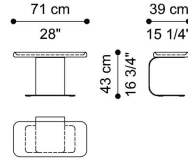

L 215 D 100 H 67 CM

SECTIONAL SOFA  
CORNER ELEMENT - LEFT CORNER BACKREST  
**F.SEA.213.J**

L 215 D 100 H 67 CM

SECTIONAL SOFA  
CORNER ELEMENT - RIGHT CORNER BACKREST  
**F.SEA.213.K**

L 215 D 100 H 67 CM

L 215 D 100 H 67 CM

SECTIONAL SOFA  
CORNER ELEMENT - RIGHT SHORT BACKREST AND  
LEFT ARMREST CUSHION  
**F.SEA.213.O**

L 215 D 100 H 67 CM

SECTIONAL SOFA  
CHAISE LONGUE ELEMENT - LEFT WITH BACKREST  
**F.SEA.213.P**

L 215 D 100 H 67 CM

SECTIONAL SOFA  
CHAISE LONGUE ELEMENT - RIGHT WITH  
BACKREST  
**F.SEA.213.Q**

L 215 D 100 H 67 CM

SECTIONAL SOFA  
POUF  
**F.SEA.213.X**

L 100 D 100 H 40 CM

LOW TABLE  
**F.SEA.231.A**

L 71 D 39 H 43 CM

3-SEATER SOFA  
**F.SEA.211.B**

L 275 D 100 H 67 CM

2-SEATER SOFA  
**F.SEA.211.A**

L 215 D 100 H 67 CM

SECTIONAL SOFA  
ARMREST SUPPORT ELEMENT  
**F.SEA.212.A**

L 28 D 32 H 33 CM

SECTIONAL SOFA  
LINEAR BACK SHELF ELEMENT - LONG  
(ONLY FOR F.SEA.213.A - F.SEA.213.B - F.SEA.213.P  
- F.SEA.213.Q - F.SEA.211.B)  
**F.SEA.212.C**