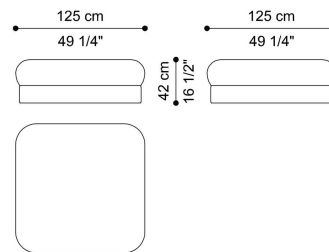

L 80 D 100 H 72 CM

SECTIONAL SOFA
CORNER ELEMENT LARGE
F.AL2.213.D

L 140 D 140 H 72 CM

SECTIONAL SOFA
END ELEMENT STRAIGHT 110 CM - LEFT
F.AL2.213.E

L 110 D 100 H 72 CM

SECTIONAL SOFA
END ELEMENT STRAIGHT 110 CM - RIGHT
F.AL2.213.F

L 100 D 145 H 72 CM

SECTIONAL SOFA
CHAISE LONGUE ELEMENT - RIGHT
F.AL2.213.Q

L 100 D 145 H 72 CM

SECTIONAL SOFA
CENTRAL ELEMENT LARGE
F.AL2.213.T

L 125 D 100 H 72 CM

SECTIONAL SOFA
CORNER ELEMENT SMALL
F.AL2.213.U

L 99 D 112 H 72 CM

SECTIONAL SOFA
DOUBLE-SIDED ELEMENT - LEFT
F.AL2.213.V

L 220 D 170 H 72 CM

SECTIONAL SOFA
DOUBLE-SIDED ELEMENT - RIGHT
F.AL2.213.W

L 220 D 170 H 72 CM

SECTIONAL SOFA
POUF ELEMENT SMALL
F.AL2.213.X

L 80 D 80 H 42 CM

SECTIONAL SOFA
POUF ELEMENT LARGE
F.AL2.213.Y

L 125 D 125 H 42 CM

3-SEATER SOFA
LEFT
F.AL2.211.A

L 270 D 125 H 75 CM

3-SEATER SOFA
RIGHT
F.AL2.211.B

L 270 D 125 H 75 CM

UPHOLSTERY