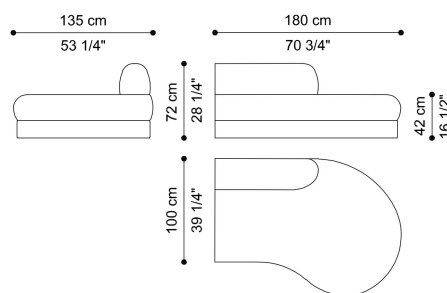

DIMENSIONS

SECTIONAL SOFA
END ELEMENT CURVED - LEFT
F.AL2.213.A

L 180 D 135 H 72 CM

SECTIONAL SOFA
END ELEMENT CURVED - RIGHT
F.AL2.213.B

L 180 D 135 H 72 CM

SECTIONAL SOFA
CENTRAL ELEMENT SMALL
F.AL2.213.C

L 80 D 100 H 72 CM

SECTIONAL SOFA
CORNER ELEMENT LARGE
F.AL2.213.D

L 140 D 140 H 72 CM

SECTIONAL SOFA
END ELEMENT STRAIGHT 110 CM - LEFT
F.AL2.213.E

L 110 D 100 H 72 CM

SECTIONAL SOFA
END ELEMENT STRAIGHT 110 CM - RIGHT
F.AL2.213.F

L 100 D 145 H 72 CM

SECTIONAL SOFA
CHAISE LONGUE ELEMENT - RIGHT
F.AL2.213.Q

L 100 D 145 H 72 CM

SECTIONAL SOFA
CENTRAL ELEMENT LARGE
F.AL2.213.T

L 125 D 100 H 72 CM

SECTIONAL SOFA
CORNER ELEMENT SMALL
F.AL2.213.U

L 99 D 112 H 72 CM

SECTIONAL SOFA
DOUBLE-SIDED ELEMENT - LEFT
F.AL2.213.V

L 220 D 170 H 72 CM

SECTIONAL SOFA
DOUBLE-SIDED ELEMENT - RIGHT
F.AL2.213.W

L 220 D 170 H 72 CM

SECTIONAL SOFA
POUF ELEMENT SMALL
F.AL2.213.X