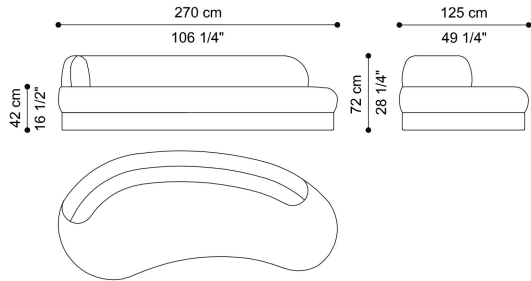

L 80 D 100 H 72 CM

SECTIONAL SOFA
CORNER ELEMENT LARGE
F.AL2.213.D

L 140 D 140 H 72 CM

SECTIONAL SOFA
END ELEMENT STRAIGHT 110 CM - LEFT
F.AL2.213.E

L 110 D 100 H 72 CM

SECTIONAL SOFA
END ELEMENT STRAIGHT 110 CM - RIGHT
F.AL2.213.F

L 100 D 145 H 72 CM

SECTIONAL SOFA
CHAISE LONGUE ELEMENT - RIGHT
F.AL2.213.Q

L 100 D 145 H 72 CM

SECTIONAL SOFA
CENTRAL ELEMENT LARGE
F.AL2.213.T

L 125 D 100 H 72 CM

SECTIONAL SOFA
CORNER ELEMENT SMALL
F.AL2.213.U

L 99 D 112 H 72 CM

SECTIONAL SOFA
DOUBLE-SIDED ELEMENT - LEFT
F.AL2.213.V

L 220 D 170 H 72 CM

SECTIONAL SOFA
DOUBLE-SIDED ELEMENT - RIGHT
F.AL2.213.W

L 220 D 170 H 72 CM

SECTIONAL SOFA
POUF ELEMENT SMALL
F.AL2.213.X

L 80 D 80 H 42 CM

SECTIONAL SOFA
POUF ELEMENT LARGE
F.AL2.213.Y

L 125 D 125 H 42 CM

3-SEATER SOFA
LEFT
F.AL2.211.A

L 270 D 125 H 75 CM

3-SEATER SOFA
RIGHT
F.AL2.211.B

L 270 D 125 H 75 CM

UPHOLSTERY