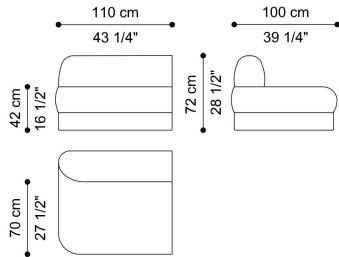

DIMENSIONS

SECTIONAL SOFA
END ELEMENT CURVED - LEFT
F.AL2.213.A

L 180 D 135 H 72 CM

SECTIONAL SOFA
END ELEMENT CURVED - RIGHT
F.AL2.213.B

L 180 D 135 H 72 CM

SECTIONAL SOFA
CENTRAL ELEMENT SMALL
F.AL2.213.C

L 80 D 100 H 72 CM

SECTIONAL SOFA
CORNER ELEMENT LARGE
F.AL2.213.D

L 140 D 140 H 72 CM

SECTIONAL SOFA
END ELEMENT STRAIGHT 110 CM - LEFT
F.AL2.213.E

L 110 D 100 H 72 CM

SECTIONAL SOFA
END ELEMENT STRAIGHT 110 CM - RIGHT
F.AL2.213.F

L 110 D 100 H 72 CM

SECTIONAL SOFA
END ELEMENT STRAIGHT 155 CM - LEFT
F.AL2.213.G

L 155 D 100 H 72 CM

SECTIONAL SOFA
END ELEMENT STRAIGHT 155 CM - RIGHT
F.AL2.213.H

L 155 D 100 H 72 CM

SECTIONAL SOFA
CHAISE LONGUE ELEMENT - LEFT
F.AL2.213.P

L 99 D 112 H 72 CM

SECTIONAL SOFA
DOUBLE-SIDED ELEMENT - LEFT
F.AL2.213.V

L 220 D 170 H 72 CM

SECTIONAL SOFA
DOUBLE-SIDED ELEMENT - RIGHT
F.AL2.213.W

L 220 D 170 H 72 CM

SECTIONAL SOFA
POUF ELEMENT SMALL
F.AL2.213.X