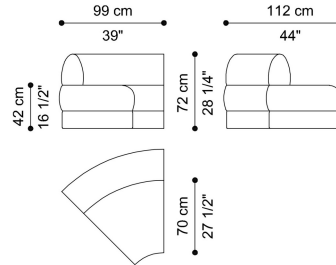

L 80 D 100 H 72 CM

SECTIONAL SOFA
CORNER ELEMENT LARGE
F.AL2.213.D

L 140 D 140 H 72 CM

SECTIONAL SOFA
END ELEMENT STRAIGHT 110 CM - LEFT
F.AL2.213.E

L 110 D 100 H 72 CM

SECTIONAL SOFA
END ELEMENT STRAIGHT 110 CM - RIGHT
F.AL2.213.F

L 110 D 100 H 72 CM

SECTIONAL SOFA
END ELEMENT STRAIGHT 155 CM - LEFT
F.AL2.213.G

L 155 D 100 H 72 CM

SECTIONAL SOFA
END ELEMENT STRAIGHT 155 CM - RIGHT
F.AL2.213.H

L 155 D 100 H 72 CM

SECTIONAL SOFA
CHAISE LONGUE ELEMENT - LEFT
F.AL2.213.P

L 100 D 145 H 72 CM

SECTIONAL SOFA
CHAISE LONGUE ELEMENT - RIGHT
F.AL2.213.Q

L 100 D 145 H 72 CM

SECTIONAL SOFA
CENTRAL ELEMENT LARGE
F.AL2.213.T

L 125 D 100 H 72 CM

SECTIONAL SOFA
CORNER ELEMENT SMALL
F.AL2.213.U

L 99 D 112 H 72 CM

SECTIONAL SOFA
DOUBLE-SIDED ELEMENT - LEFT
F.AL2.213.V

L 220 D 170 H 72 CM

SECTIONAL SOFA
DOUBLE-SIDED ELEMENT - RIGHT
F.AL2.213.W

L 220 D 170 H 72 CM

SECTIONAL SOFA
POUF ELEMENT SMALL
F.AL2.213.X