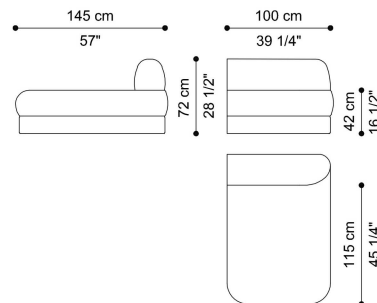

L 80 D 100 H 72 CM

SECTIONAL SOFA
CORNER ELEMENT LARGE
F.AL2.213.D

L 140 D 140 H 72 CM

SECTIONAL SOFA
END ELEMENT STRAIGHT 110 CM - LEFT
F.AL2.213.E

L 110 D 100 H 72 CM

SECTIONAL SOFA
END ELEMENT STRAIGHT 110 CM - RIGHT
F.AL2.213.F

L 110 D 100 H 72 CM

SECTIONAL SOFA
END ELEMENT STRAIGHT 155 CM - LEFT
F.AL2.213.G

L 155 D 100 H 72 CM

SECTIONAL SOFA
END ELEMENT STRAIGHT 155 CM - RIGHT
F.AL2.213.H

L 155 D 100 H 72 CM

SECTIONAL SOFA
CHAISE LONGUE ELEMENT - LEFT
F.AL2.213.P

L 100 D 145 H 72 CM

SECTIONAL SOFA
CHAISE LONGUE ELEMENT - RIGHT
F.AL2.213.Q

L 100 D 145 H 72 CM

SECTIONAL SOFA
CENTRAL ELEMENT LARGE
F.AL2.213.T

L 125 D 100 H 72 CM

SECTIONAL SOFA
CORNER ELEMENT SMALL
F.AL2.213.U

L 99 D 112 H 72 CM

SECTIONAL SOFA
DOUBLE-SIDED ELEMENT - LEFT
F.AL2.213.V

L 220 D 170 H 72 CM

SECTIONAL SOFA
DOUBLE-SIDED ELEMENT - RIGHT
F.AL2.213.W

L 220 D 170 H 72 CM

SECTIONAL SOFA
POUF ELEMENT SMALL
F.AL2.213.X