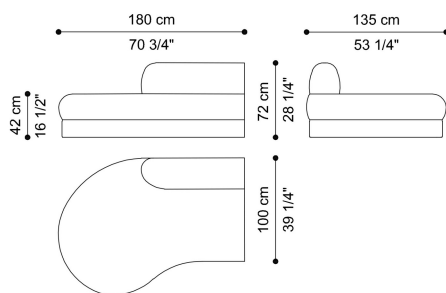

DIMENSIONS

SECTIONAL SOFA
END ELEMENT CURVED - LEFT
F.AL2.213.A

L 180 D 135 H 72 CM

SECTIONAL SOFA
END ELEMENT CURVED - RIGHT
F.AL2.213.B

L 180 D 135 H 72 CM

SECTIONAL SOFA
CENTRAL ELEMENT SMALL
F.AL2.213.C

L 80 D 100 H 72 CM

SECTIONAL SOFA
CORNER ELEMENT LARGE
F.AL2.213.D

L 140 D 140 H 72 CM

SECTIONAL SOFA
END ELEMENT STRAIGHT 110 CM - LEFT
F.AL2.213.E

L 110 D 100 H 72 CM

SECTIONAL SOFA
END ELEMENT STRAIGHT 110 CM - RIGHT
F.AL2.213.F

L 100 D 145 H 72 CM

SECTIONAL SOFA
CHAISE LONGUE ELEMENT - RIGHT
F.AL2.213.Q

L 100 D 145 H 72 CM

SECTIONAL SOFA
CENTRAL ELEMENT LARGE
F.AL2.213.T

L 125 D 100 H 72 CM

SECTIONAL SOFA
CORNER ELEMENT SMALL
F.AL2.213.U

L 99 D 112 H 72 CM

SECTIONAL SOFA
DOUBLE-SIDED ELEMENT - LEFT
F.AL2.213.V

L 220 D 170 H 72 CM

SECTIONAL SOFA
DOUBLE-SIDED ELEMENT - RIGHT
F.AL2.213.W

L 220 D 170 H 72 CM

SECTIONAL SOFA
POUF ELEMENT SMALL
F.AL2.213.X