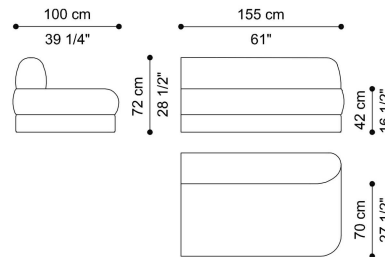

DIMENSIONS

SECTIONAL SOFA
END ELEMENT CURVED - LEFT
F.AL2.213.A

L 180 D 135 H 72 CM

SECTIONAL SOFA
END ELEMENT CURVED - RIGHT
F.AL2.213.B

L 180 D 135 H 72 CM

SECTIONAL SOFA
CENTRAL ELEMENT SMALL
F.AL2.213.C

L 80 D 100 H 72 CM

SECTIONAL SOFA
CORNER ELEMENT LARGE
F.AL2.213.D

L 140 D 140 H 72 CM

SECTIONAL SOFA
END ELEMENT STRAIGHT 110 CM - LEFT
F.AL2.213.E

L 110 D 100 H 72 CM

SECTIONAL SOFA
END ELEMENT STRAIGHT 110 CM - RIGHT
F.AL2.213.F

L 110 D 100 H 72 CM

SECTIONAL SOFA
END ELEMENT STRAIGHT 155 CM - LEFT
F.AL2.213.G

L 155 D 100 H 72 CM

SECTIONAL SOFA
END ELEMENT STRAIGHT 155 CM - RIGHT
F.AL2.213.H

L 155 D 100 H 72 CM

SECTIONAL SOFA
CHAISE LONGUE ELEMENT - LEFT
F.AL2.213.P

L 100 D 145 H 72 CM

SECTIONAL SOFA
CHAISE LONGUE ELEMENT - RIGHT
F.AL2.213.Q

L 100 D 145 H 72 CM

SECTIONAL SOFA
CENTRAL ELEMENT LARGE
F.AL2.213.T

L 125 D 100 H 72 CM

SECTIONAL SOFA
CORNER ELEMENT SMALL
F.AL2.213.U