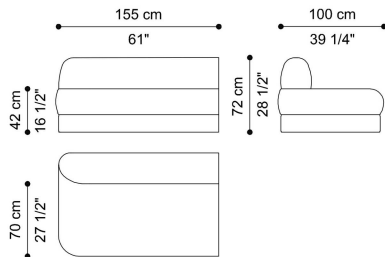

DIMENSIONS

SECTIONAL SOFA
END ELEMENT CURVED - LEFT
F.AL2.213.A

L 180 D 135 H 72 CM

SECTIONAL SOFA
END ELEMENT CURVED - RIGHT
F.AL2.213.B

L 180 D 135 H 72 CM

SECTIONAL SOFA
CENTRAL ELEMENT SMALL
F.AL2.213.C

L 80 D 100 H 72 CM

SECTIONAL SOFA
CORNER ELEMENT LARGE
F.AL2.213.D

L 140 D 140 H 72 CM

SECTIONAL SOFA
END ELEMENT STRAIGHT 110 CM - LEFT
F.AL2.213.E

L 110 D 100 H 72 CM

SECTIONAL SOFA
END ELEMENT STRAIGHT 110 CM - RIGHT
F.AL2.213.F

L 110 D 100 H 72 CM

SECTIONAL SOFA
END ELEMENT STRAIGHT 155 CM - LEFT
F.AL2.213.G

L 155 D 100 H 72 CM

SECTIONAL SOFA
END ELEMENT STRAIGHT 155 CM - RIGHT
F.AL2.213.H

L 155 D 100 H 72 CM

SECTIONAL SOFA
CHAISE LONGUE ELEMENT - LEFT
F.AL2.213.P

L 100 D 145 H 72 CM

SECTIONAL SOFA
CHAISE LONGUE ELEMENT - RIGHT
F.AL2.213.Q

L 100 D 145 H 72 CM

SECTIONAL SOFA
CENTRAL ELEMENT LARGE
F.AL2.213.T

L 125 D 100 H 72 CM

SECTIONAL SOFA
CORNER ELEMENT SMALL
F.AL2.213.U