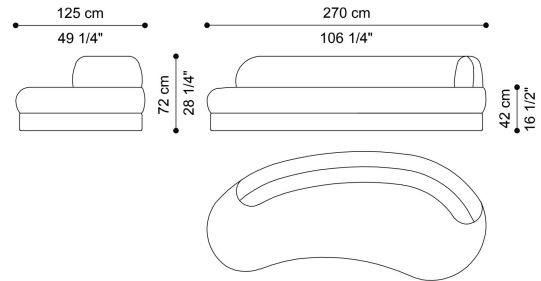

L 80 D 100 H 72 CM

SECTIONAL SOFA
CORNER ELEMENT LARGE
F.AL2.213.D

L 140 D 140 H 72 CM

SECTIONAL SOFA
END ELEMENT STRAIGHT 110 CM - LEFT
F.AL2.213.E

L 110 D 100 H 72 CM

SECTIONAL SOFA
END ELEMENT STRAIGHT 110 CM - RIGHT
F.AL2.213.F

L 100 D 145 H 72 CM

SECTIONAL SOFA
CHAISE LONGUE ELEMENT - RIGHT
F.AL2.213.Q

L 100 D 145 H 72 CM

SECTIONAL SOFA
CENTRAL ELEMENT LARGE
F.AL2.213.T

L 125 D 100 H 72 CM

SECTIONAL SOFA
CORNER ELEMENT SMALL
F.AL2.213.U

L 99 D 112 H 72 CM

SECTIONAL SOFA
DOUBLE-SIDED ELEMENT - LEFT
F.AL2.213.V

L 220 D 170 H 72 CM

SECTIONAL SOFA
DOUBLE-SIDED ELEMENT - RIGHT
F.AL2.213.W

L 220 D 170 H 72 CM

SECTIONAL SOFA
POUF ELEMENT SMALL
F.AL2.213.X

L 80 D 80 H 42 CM

SECTIONAL SOFA
POUF ELEMENT LARGE
F.AL2.213.Y

L 125 D 125 H 42 CM

3-SEATER SOFA
LEFT
F.AL2.211.A

L 270 D 125 H 75 CM

3-SEATER SOFA
RIGHT
F.AL2.211.B

L 270 D 125 H 75 CM

UPHOLSTERY