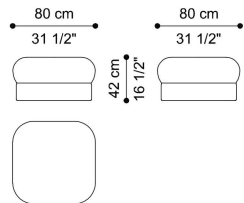

L 110 D 100 H 72 CM

SECTIONAL SOFA
END ELEMENT STRAIGHT 155 CM - LEFT
F.AL2.213.G

L 155 D 100 H 72 CM

SECTIONAL SOFA
END ELEMENT STRAIGHT 155 CM - RIGHT
F.AL2.213.H

L 155 D 100 H 72 CM

SECTIONAL SOFA
CHAISE LONGUE ELEMENT - LEFT
F.AL2.213.P

L 100 D 145 H 72 CM

SECTIONAL SOFA
CHAISE LONGUE ELEMENT - RIGHT
F.AL2.213.Q

L 100 D 145 H 72 CM

SECTIONAL SOFA
CENTRAL ELEMENT LARGE
F.AL2.213.T

L 125 D 100 H 72 CM

SECTIONAL SOFA
CORNER ELEMENT SMALL
F.AL2.213.U

L 99 D 112 H 72 CM

SECTIONAL SOFA
DOUBLE-SIDED ELEMENT - LEFT
F.AL2.213.V

L 220 D 170 H 72 CM

SECTIONAL SOFA
DOUBLE-SIDED ELEMENT - RIGHT
F.AL2.213.W

L 220 D 170 H 72 CM

SECTIONAL SOFA
POUF ELEMENT SMALL
F.AL2.213.X

L 80 D 80 H 42 CM

SECTIONAL SOFA
POUF ELEMENT LARGE
F.AL2.213.Y

L 125 D 125 H 42 CM

3-SEATER SOFA
LEFT
F.AL2.211.A

L 270 D 125 H 75 CM

3-SEATER SOFA
RIGHT
F.AL2.211.B

L 270 D 125 H 75 CM

UPHOLSTERY