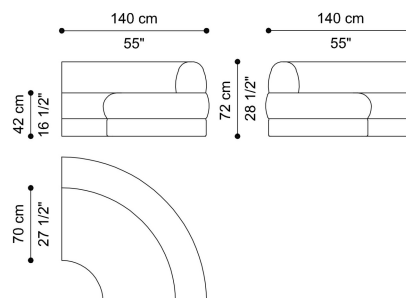

DIMENSIONS

SECTIONAL SOFA
END ELEMENT CURVED - LEFT
F.AL2.213.A

L 180 D 135 H 72 CM

SECTIONAL SOFA
END ELEMENT CURVED - RIGHT
F.AL2.213.B

L 180 D 135 H 72 CM

SECTIONAL SOFA
CENTRAL ELEMENT SMALL
F.AL2.213.C

L 80 D 100 H 72 CM

SECTIONAL SOFA
CORNER ELEMENT LARGE
F.AL2.213.D

L 140 D 140 H 72 CM

SECTIONAL SOFA
END ELEMENT STRAIGHT 110 CM - LEFT
F.AL2.213.E

L 110 D 100 H 72 CM

SECTIONAL SOFA
END ELEMENT STRAIGHT 110 CM - RIGHT
F.AL2.213.F

L 110 D 100 H 72 CM

SECTIONAL SOFA
END ELEMENT STRAIGHT 155 CM - LEFT
F.AL2.213.G

L 155 D 100 H 72 CM

SECTIONAL SOFA
END ELEMENT STRAIGHT 155 CM - RIGHT
F.AL2.213.H

L 155 D 100 H 72 CM

SECTIONAL SOFA
CHAISE LONGUE ELEMENT - LEFT
F.AL2.213.P

L 99 D 112 H 72 CM

SECTIONAL SOFA
DOUBLE-SIDED ELEMENT - LEFT
F.AL2.213.V

L 220 D 170 H 72 CM

SECTIONAL SOFA
DOUBLE-SIDED ELEMENT - RIGHT
F.AL2.213.W

L 220 D 170 H 72 CM

SECTIONAL SOFA
POUF ELEMENT SMALL
F.AL2.213.X