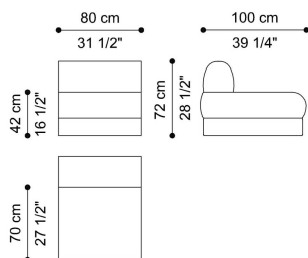

DIMENSIONS

SECTIONAL SOFA
END ELEMENT CURVED - LEFT
F.AL2.213.A

L 180 D 135 H 72 CM

SECTIONAL SOFA
END ELEMENT CURVED - RIGHT
F.AL2.213.B

L 180 D 135 H 72 CM

SECTIONAL SOFA
CENTRAL ELEMENT SMALL
F.AL2.213.C

L 80 D 100 H 72 CM

SECTIONAL SOFA
CORNER ELEMENT LARGE
F.AL2.213.D

L 140 D 140 H 72 CM

SECTIONAL SOFA
END ELEMENT STRAIGHT 110 CM - LEFT
F.AL2.213.E

L 110 D 100 H 72 CM

SECTIONAL SOFA
END ELEMENT STRAIGHT 110 CM - RIGHT
F.AL2.213.F

L 110 D 100 H 72 CM

SECTIONAL SOFA
END ELEMENT STRAIGHT 155 CM - LEFT
F.AL2.213.G

L 155 D 100 H 72 CM

SECTIONAL SOFA
END ELEMENT STRAIGHT 155 CM - RIGHT
F.AL2.213.H

L 155 D 100 H 72 CM

SECTIONAL SOFA
CHAISE LONGUE ELEMENT - LEFT
F.AL2.213.P

L 99 D 112 H 72 CM

SECTIONAL SOFA
DOUBLE-SIDED ELEMENT - LEFT
F.AL2.213.V

L 220 D 170 H 72 CM

SECTIONAL SOFA
DOUBLE-SIDED ELEMENT - RIGHT
F.AL2.213.W

L 220 D 170 H 72 CM

SECTIONAL SOFA
POUF ELEMENT SMALL
F.AL2.213.X