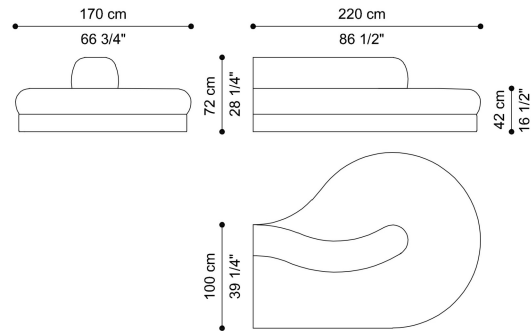

L 80 D 100 H 72 CM

SECTIONAL SOFA
CORNER ELEMENT LARGE
F.AL2.213.D

L 140 D 140 H 72 CM

SECTIONAL SOFA
END ELEMENT STRAIGHT 110 CM - LEFT
F.AL2.213.E

L 110 D 100 H 72 CM

SECTIONAL SOFA
END ELEMENT STRAIGHT 110 CM - RIGHT
F.AL2.213.F

L 110 D 100 H 72 CM

SECTIONAL SOFA
END ELEMENT STRAIGHT 155 CM - LEFT
F.AL2.213.G

L 155 D 100 H 72 CM

SECTIONAL SOFA
END ELEMENT STRAIGHT 155 CM - RIGHT
F.AL2.213.H

L 155 D 100 H 72 CM

SECTIONAL SOFA
CHAISE LONGUE ELEMENT - LEFT
F.AL2.213.P

L 100 D 145 H 72 CM

SECTIONAL SOFA
CHAISE LONGUE ELEMENT - RIGHT
F.AL2.213.Q

L 100 D 145 H 72 CM

SECTIONAL SOFA
CENTRAL ELEMENT LARGE
F.AL2.213.T

L 125 D 100 H 72 CM

SECTIONAL SOFA
CORNER ELEMENT SMALL
F.AL2.213.U

L 99 D 112 H 72 CM

SECTIONAL SOFA
DOUBLE-SIDED ELEMENT - LEFT
F.AL2.213.V

L 220 D 170 H 72 CM

SECTIONAL SOFA
DOUBLE-SIDED ELEMENT - RIGHT
F.AL2.213.W

L 220 D 170 H 72 CM

SECTIONAL SOFA
POUF ELEMENT SMALL
F.AL2.213.X