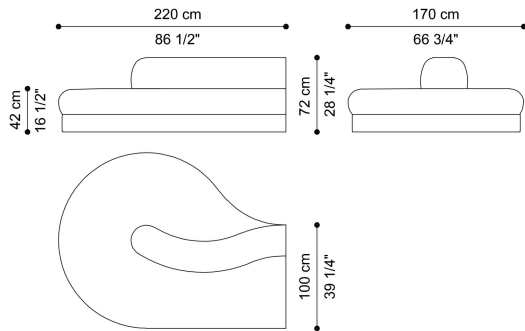

L 80 D 100 H 72 CM

SECTIONAL SOFA
CORNER ELEMENT LARGE
F.AL2.213.D

L 140 D 140 H 72 CM

SECTIONAL SOFA
END ELEMENT STRAIGHT 110 CM - LEFT
F.AL2.213.E

L 110 D 100 H 72 CM

SECTIONAL SOFA
END ELEMENT STRAIGHT 110 CM - RIGHT
F.AL2.213.F

L 110 D 100 H 72 CM

SECTIONAL SOFA
END ELEMENT STRAIGHT 155 CM - LEFT
F.AL2.213.G

L 155 D 100 H 72 CM

SECTIONAL SOFA
END ELEMENT STRAIGHT 155 CM - RIGHT
F.AL2.213.H

L 155 D 100 H 72 CM

SECTIONAL SOFA
CHAISE LONGUE ELEMENT - LEFT
F.AL2.213.P

L 100 D 145 H 72 CM

SECTIONAL SOFA
CHAISE LONGUE ELEMENT - RIGHT
F.AL2.213.Q

L 100 D 145 H 72 CM

SECTIONAL SOFA
CENTRAL ELEMENT LARGE
F.AL2.213.T

L 125 D 100 H 72 CM

SECTIONAL SOFA
CORNER ELEMENT SMALL
F.AL2.213.U

L 99 D 112 H 72 CM

SECTIONAL SOFA
DOUBLE-SIDED ELEMENT - LEFT
F.AL2.213.V

L 220 D 170 H 72 CM

SECTIONAL SOFA
DOUBLE-SIDED ELEMENT - RIGHT
F.AL2.213.W

L 220 D 170 H 72 CM

SECTIONAL SOFA
POUF ELEMENT SMALL
F.AL2.213.X