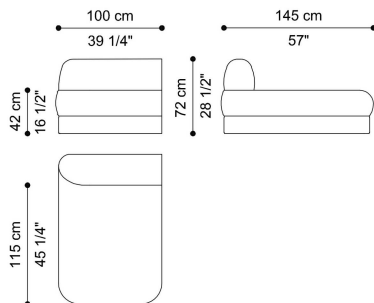

L 80 D 100 H 72 CM

SECTIONAL SOFA
CORNER ELEMENT LARGE
F.AL2.213.D

L 140 D 140 H 72 CM

SECTIONAL SOFA
END ELEMENT STRAIGHT 110 CM - LEFT
F.AL2.213.E

L 110 D 100 H 72 CM

SECTIONAL SOFA
END ELEMENT STRAIGHT 110 CM - RIGHT
F.AL2.213.F

L 110 D 100 H 72 CM

SECTIONAL SOFA
END ELEMENT STRAIGHT 155 CM - LEFT
F.AL2.213.G

L 155 D 100 H 72 CM

SECTIONAL SOFA
END ELEMENT STRAIGHT 155 CM - RIGHT
F.AL2.213.H

L 155 D 100 H 72 CM

SECTIONAL SOFA
CHAISE LONGUE ELEMENT - LEFT
F.AL2.213.P

L 100 D 145 H 72 CM

SECTIONAL SOFA
CHAISE LONGUE ELEMENT - RIGHT
F.AL2.213.Q

L 100 D 145 H 72 CM

SECTIONAL SOFA
CENTRAL ELEMENT LARGE
F.AL2.213.T

L 125 D 100 H 72 CM

SECTIONAL SOFA
CORNER ELEMENT SMALL
F.AL2.213.U

L 99 D 112 H 72 CM

SECTIONAL SOFA
DOUBLE-SIDED ELEMENT - LEFT
F.AL2.213.V

L 220 D 170 H 72 CM

SECTIONAL SOFA
DOUBLE-SIDED ELEMENT - RIGHT
F.AL2.213.W

L 220 D 170 H 72 CM

SECTIONAL SOFA
POUF ELEMENT SMALL
F.AL2.213.X