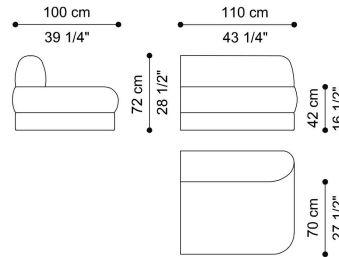

DIMENSIONS

SECTIONAL SOFA
END ELEMENT CURVED - LEFT
F.AL2.213.A

L 180 D 135 H 72 CM

SECTIONAL SOFA
END ELEMENT CURVED - RIGHT
F.AL2.213.B

L 180 D 135 H 72 CM

SECTIONAL SOFA
CENTRAL ELEMENT SMALL
F.AL2.213.C

L 80 D 100 H 72 CM

SECTIONAL SOFA
CORNER ELEMENT LARGE
F.AL2.213.D

L 140 D 140 H 72 CM

SECTIONAL SOFA
END ELEMENT STRAIGHT 110 CM - LEFT
F.AL2.213.E

L 110 D 100 H 72 CM

SECTIONAL SOFA
END ELEMENT STRAIGHT 110 CM - RIGHT
F.AL2.213.F

L 110 D 100 H 72 CM

SECTIONAL SOFA
END ELEMENT STRAIGHT 155 CM - LEFT
F.AL2.213.G

L 155 D 100 H 72 CM

SECTIONAL SOFA
END ELEMENT STRAIGHT 155 CM - RIGHT
F.AL2.213.H

L 155 D 100 H 72 CM

SECTIONAL SOFA
CHAISE LONGUE ELEMENT - LEFT
F.AL2.213.P

L 99 D 112 H 72 CM

SECTIONAL SOFA
DOUBLE-SIDED ELEMENT - LEFT
F.AL2.213.V

L 220 D 170 H 72 CM

SECTIONAL SOFA
DOUBLE-SIDED ELEMENT - RIGHT
F.AL2.213.W

L 220 D 170 H 72 CM

SECTIONAL SOFA
POUF ELEMENT SMALL
F.AL2.213.X