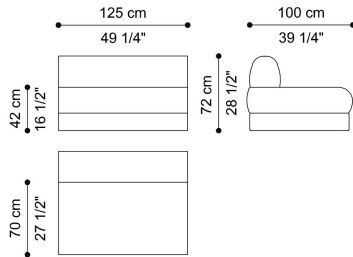

DIMENSIONS

SECTIONAL SOFA
END ELEMENT CURVED - LEFT
F.AL2.213.A

L 180 D 135 H 72 CM

SECTIONAL SOFA
END ELEMENT CURVED - RIGHT
F.AL2.213.B

L 180 D 135 H 72 CM

SECTIONAL SOFA
CENTRAL ELEMENT SMALL
F.AL2.213.C

L 80 D 100 H 72 CM

SECTIONAL SOFA
CORNER ELEMENT LARGE
F.AL2.213.D

L 140 D 140 H 72 CM

SECTIONAL SOFA
END ELEMENT STRAIGHT 110 CM - LEFT
F.AL2.213.E

L 110 D 100 H 72 CM

SECTIONAL SOFA
END ELEMENT STRAIGHT 110 CM - RIGHT
F.AL2.213.F

L 110 D 100 H 72 CM

SECTIONAL SOFA
END ELEMENT STRAIGHT 155 CM - LEFT
F.AL2.213.G

L 155 D 100 H 72 CM

SECTIONAL SOFA
END ELEMENT STRAIGHT 155 CM - RIGHT
F.AL2.213.H

L 155 D 100 H 72 CM

SECTIONAL SOFA
CHAISE LONGUE ELEMENT - LEFT
F.AL2.213.P

L 100 D 145 H 72 CM

SECTIONAL SOFA
CHAISE LONGUE ELEMENT - RIGHT
F.AL2.213.Q

L 100 D 145 H 72 CM

SECTIONAL SOFA
CENTRAL ELEMENT LARGE
F.AL2.213.T

L 125 D 100 H 72 CM

SECTIONAL SOFA
CORNER ELEMENT SMALL
F.AL2.213.U