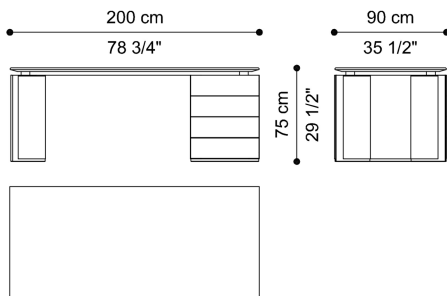

Shiny Saddle Leather available as an optional.

Drawers with inner lining in microfibre col. Anthracite. The drawer unit can be freely positioned on either the left or right side of the desk.

---

## DIMENSIONS

DESK

**F.DAV.411.A**

L 200 D 90 H 75 CM

---