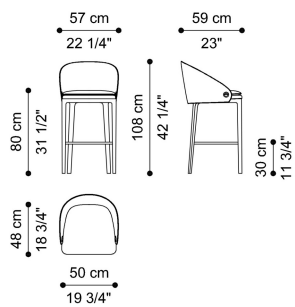

RIO
CHAIRS

GIANFRANCO
FERRE
HOME

DESCRIPTION

Structure in solid beech wood and foam. Upholstery in fabric or leather from the collection.
Embroidered logo in contrasting colour on the rear back included.
Legs in beech wood Dyed Smokey Grey. Decorative elements in Black Chrome finishing.

DIMENSIONS

BAR STOOL
F.RIO.133.A

L 57 D 59 H 108 CM

LEGS

WOOD

Solid Wood Dyed
Smokey Grey - Matt

DECORATIVE ELEMENTS

METAL