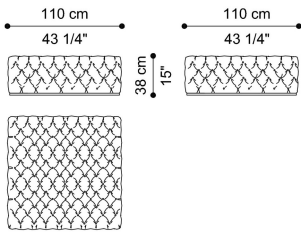

KING'S CROSS
POUFS AND BENCHES

GIANFRANCO
FERRE
HOME

DESCRIPTION

Structure in beech wood and foam. Upholstery in fabric or leather from the collection.
Base in wood with Black Lacquered finishing.

DIMENSIONS

POUF
F.KSC.561.A

L 110 D 110 H 38 CM

POUF
F.KSC.561.B

L 40 D 40 H 38 CM

BENCH
F.KSC.561.C

L 130 D 40 H 38 CM

BASE

WOOD