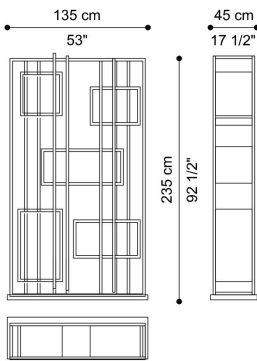

DESCRIPTION

Bookcase with 25 x 25 mm square tubular structure in metal, with Brushed Bronze or Black Chrome finishing.
Base in multilayer wood with Tay Veneered Dyed Smokey Grey finishing.
Cubes in multilayer wood with Tay Veneered Dyed Smokey Grey finishing, with different dimensions and distances.

DIMENSIONS

BOOKCASE
STRUCTURE
F.MKT.241.A

L 135 D 45 H 235 CM

BOOKCASE
SET OF 5 CUBIC SHELVES + BASE
F.MKT.243.A

STRUCTURE

METAL

Metal Brushed
Bronze

Metal Black Chrome
- Glossy