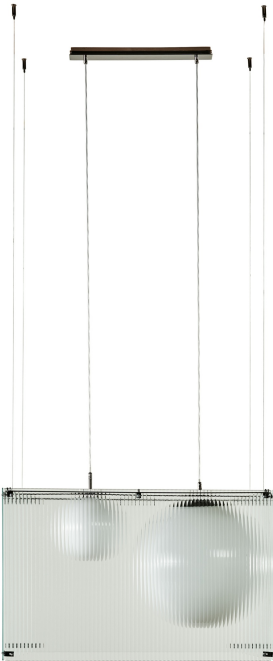

BLUR  
LIGHTS

GIANFRANCO  
**FERRE**  
HOME

---

DESCRIPTION

Structure in ribbed clear glass containing a blown glass sphere col. White Milk. Metal details in Black Chrome finishing.  
2xE14 led light bulbs not included.

---

DIMENSIONS

CHANDELIER  
**F.BLU.615.A**

L 82 D 52 H 250 CM

---

**STRUCTURE**

**GLASS**

Ribbed Clear Glass

---

**DETAILS**

**METAL**

Metal Black Chrome  
- Glossy