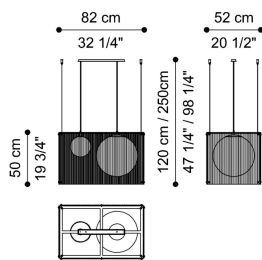

BLUR  
LIGHTS

GIANFRANCO  
**FERRE**  
HOME

---

DESCRIPTION

Structure in ribbed clear glass containing a blown glass sphere col. White Milk. Metal details in Black Chrome finishing.  
2xE14 led light bulbs not included.

---

DIMENSIONS

CHANDELIER  
**F.BLU.615.A**

L 82 D 52 H 250 CM

---

**STRUCTURE**

**GLASS**

Ribbed Clear Glass